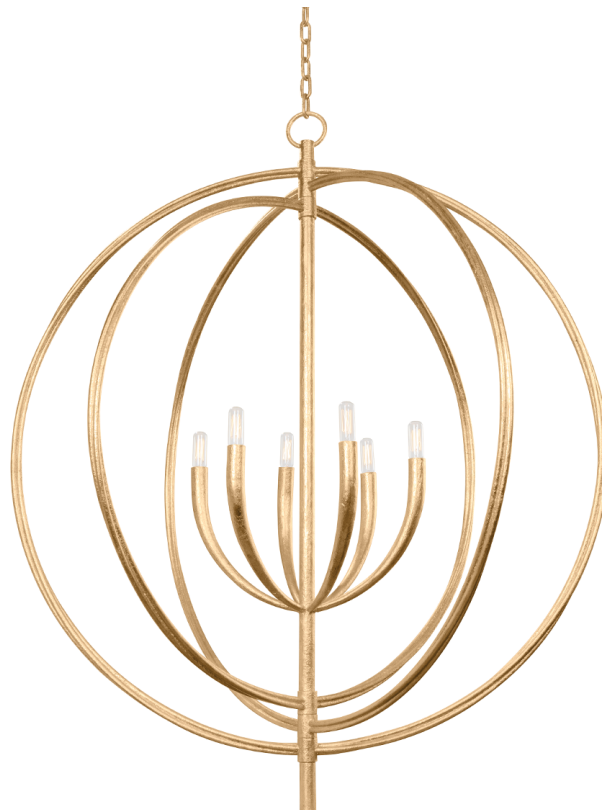

FILLEA

F8840-VGL

All stemming from the same center arm, three concentric circles orbit a sloping, tapered candelabra centerpiece. Open and airy, the metalwork and smooth silhouette give this modern design an organic feel. Finished in Vintage Gold Leaf or Black Iron and available in five- or six-light options, this beautiful orb pendant is a floating work of art.

FINISHES

BLACK IRON (BI)
VINTAGE GOLD LEAF (VGL)

DIMENSIONS

Height: 47.5"
Width/Diameter: 40"
Minimum Height: 53"
Maximum Height: 122.5"
Canopy/Backplate: 6"
Hanging Type: 72" Chain
Product Weight: 20lb

GLASS

Attachment:
Glass 1:
Glass 2:

LAMPING

Bulb 1
Bulb Included: No
Socket:
Bulb: T8-3 • 6 • 60 Watt Max
Voltage: 120
UL Rating: UL Damp

SHIPPING

Carton 1: 51" x 44" x 21"
Carton 1 Weight: 82lb
Shipping Method: Truck Only