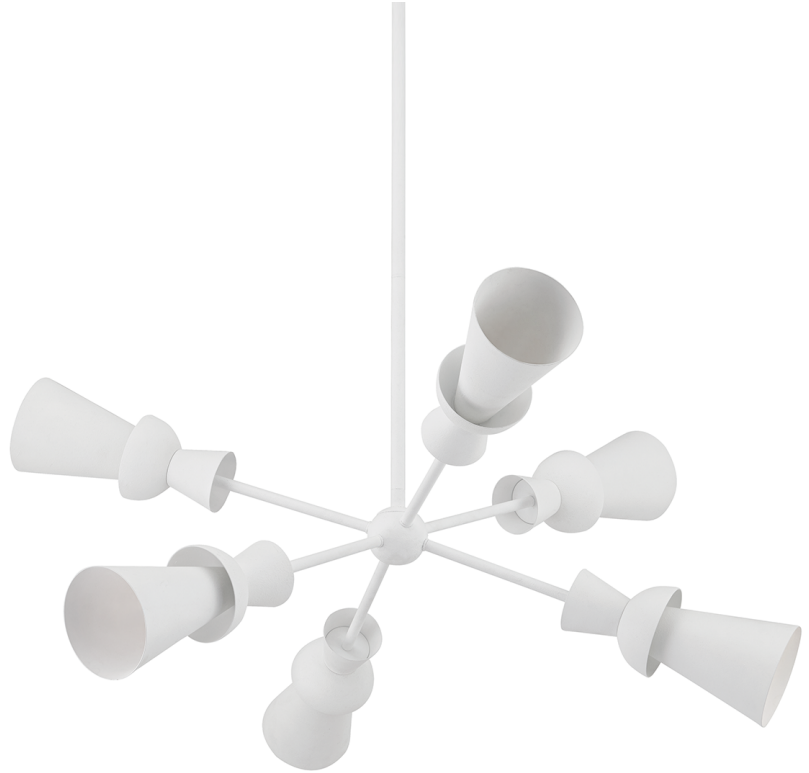

FLORENCE

F7906-GSW

Florence's white gesso finish and smooth shade shape will bring a crisp, clean look to any space. Tapered at the top and wide at the bottom, the shade gives off bright, direct light and the monochromatic finish gives the entire fixture a soft, organic feel. Wall sconce can be mounted for downlight or uplight.

FINISHES

GEDSO WHITE (GSW)

DIMENSIONS

Height: 17.5"

Width/Diameter: 44"

Minimum Height: 25.75"

Maximum Height: 61.75"

Canopy/Backplate: 7"

Hanging Type:

Product Weight: 12lb

GLASS

Attachment:

Glass 1: Steel

Glass 2:

LAMPING

Bulb 1