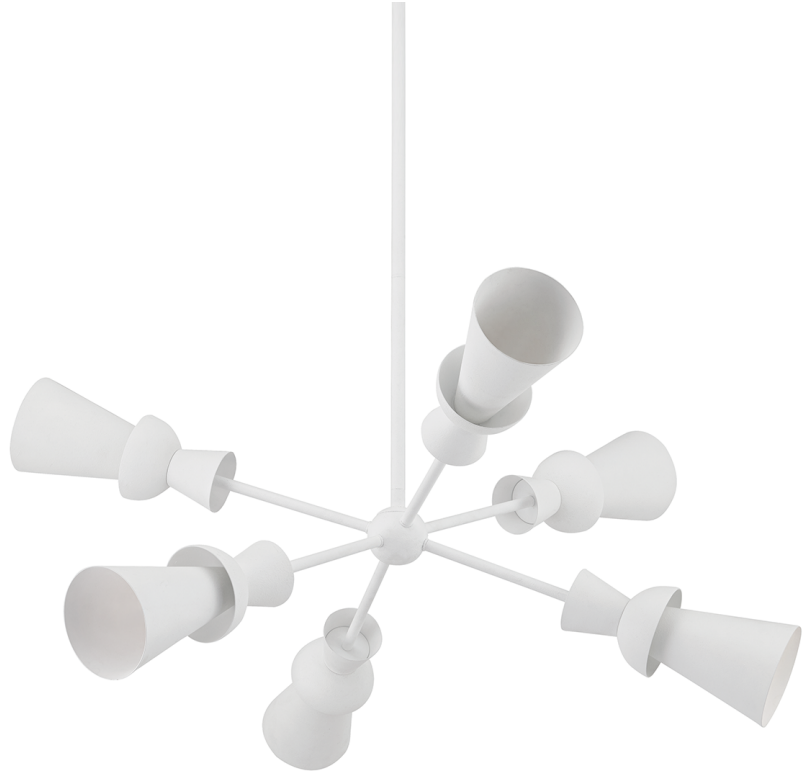

# FLORENCE

F7906-GSW

Florence's white gesso finish and smooth shade shape will bring a crisp, clean look to any space. Tapered at the top and wide at the bottom, the shade gives off bright, direct light and the monochromatic finish gives the entire fixture a soft, organic feel. Wall sconce can be mounted for downlight or uplight.

## FINISHES

GEDSO WHITE (GSW)

## DIMENSIONS

Height: 17.5"

Width/Diameter: 44"

Minimum Height: 25.75"

Maximum Height: 61.75"

Canopy/Backplate: 7"

Hanging Type:

Product Weight: 12lb

## GLASS

Attachment:

Glass 1: Steel

Glass 2: