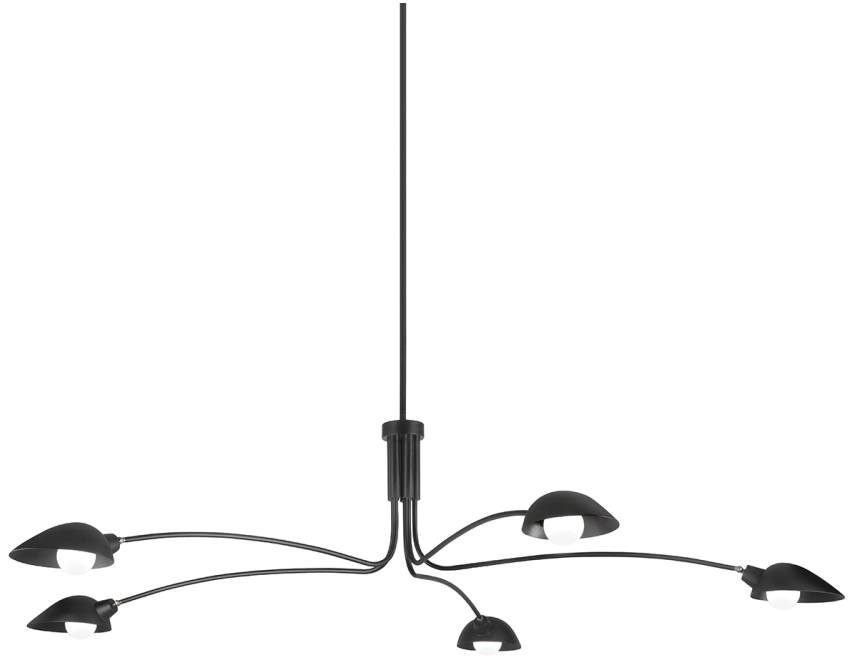

LEO

F7815-SBK

Minimalism with presence, Leo has a clean, sculptured look that fills a space. Rounded shades suspend from sprawling metal arms, all in a soft black finish. The three-bulb chandelier is over six-and-a-half feet in diameter and the six-bulb chandelier is seven feet in diameter. The shades rotate to create a customized lighting plan. This expansive fixture will bring stunning style to any large space.

FINISHES

SOFT BLACK

DIMENSIONS

Height: 16.75"

Width/Diameter: 84"

Minimum Height: 23.5"

Maximum Height: 65.5"

Canopy/Backplate: 6"

Hanging Type: 1-6" / 2-12" / 1-18" Stems

Product Weight: 22lb

Canopy/Backplate Shape: Round

Sloped Ceiling Compatible: No

Living Finish: No

Uplight Only: No

Shade

Shade 1: Steel

Shade 1 Finish: Soft Black

Shade 1 Top Length: 8.75"

Shade 1 Top Width: 7.25"

Shade 1 Bottom L/W: 8.75" / 7.25"

Shade 1 Height: 4"

ELECTRICAL

Bulb 1

Bulb Included: No