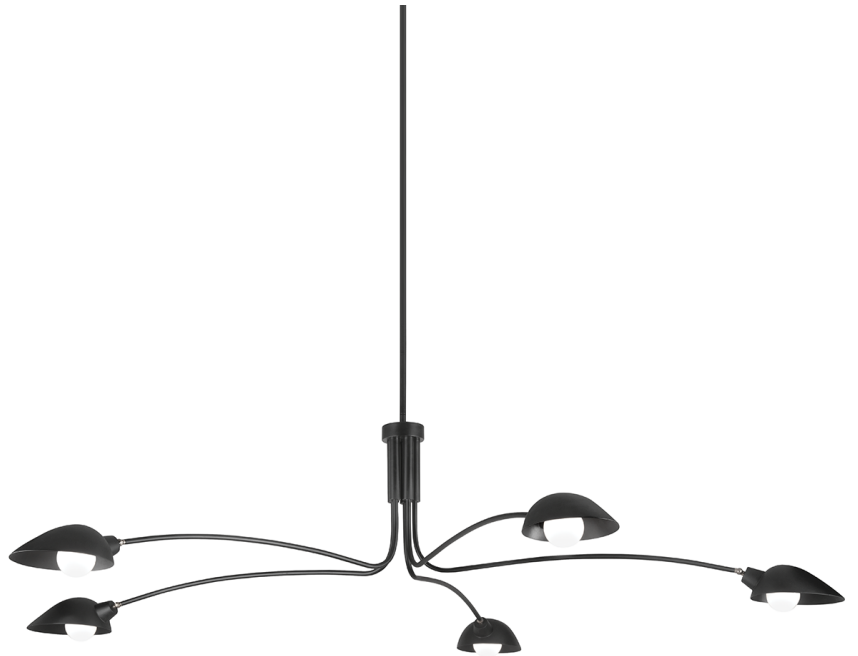

# LEO

F7815-SBK

Minimalism with presence, Leo has a clean, sculptured look that fills a space. Rounded shades suspend from sprawling metal arms, all in a soft black finish. The three-bulb chandelier is over six-and-a-half feet in diameter and the six-bulb chandelier is seven feet in diameter. The shades rotate to create a customized lighting plan. This expansive fixture will bring stunning style to any large space.

## DIMENSIONS

Height: 16.75"

Width/Diameter: 84"

Minimum Height: 23.5"

Maximum Height: 65.5"

Canopy/Backplate: 6"

Hanging Type: 1-6" / 2-12" / 1-18" Stems

Product Weight: 22lb

Canopy/Backplate Shape: Round

Sloped Ceiling Compatible: No

Living Finish: No

Uplight Only: No

## Shade

Shade 1: Steel

Shade 1 Finish: Soft Black

Shade 1 Top Length: 8.75"

Shade 1 Top Width: 7.25"

Shade 1 Bottom L/W: 8.75" / 7.25"

Shade 1 Height: 4"