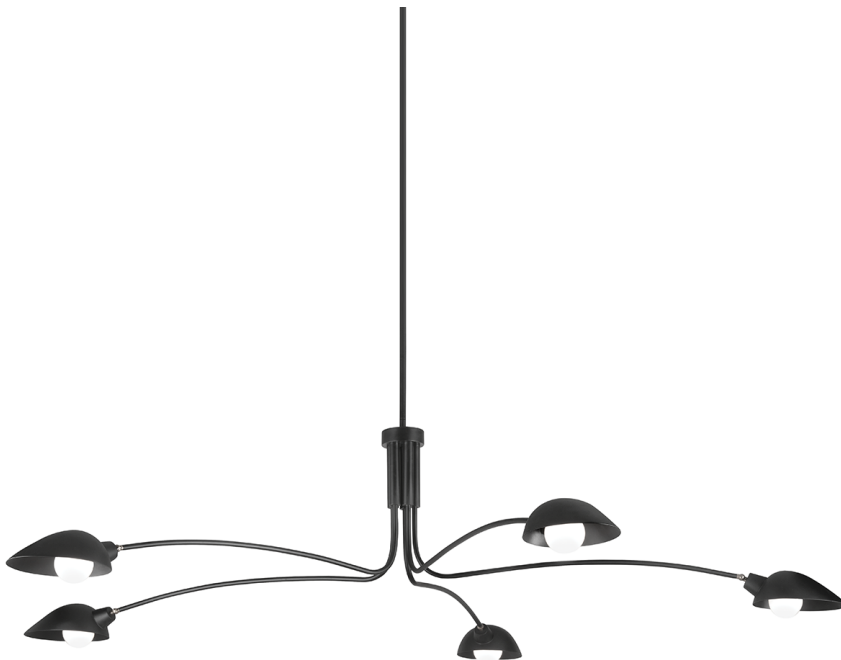

LEO

F7815-SBK

Minimalism with presence, Leo has a clean, sculptured look that fills a space. Rounded shades suspend from sprawling metal arms, all in a soft black finish. The three-bulb chandelier is over six-and-a-half feet in diameter and the six-bulb chandelier is seven feet in diameter. The shades rotate to create a customized lighting plan. This expansive fixture will bring stunning style to any large space.

FINISHES

SOFT BLACK (SBK)

DIMENSIONS

Height: 16.75"

Width/Diameter: 84"

Minimum Height: 23.5"

Maximum Height: 65.5"

Canopy/Backplate: 6"

Hanging Type:

Product Weight: 22lb

GLASS

Attachment:

Glass 1: Metal

Glass 2:

LAMPING

Bulb 1

Bulb Included: No

Socket: E26 Medium Base

Bulb: G25 • 5 • 60 Watt Max

Voltage: 120

UL Rating: UL Damp

SHIPPING

Carton 1: 55" x 50" x 21"

Carton 1 Weight: 100lb