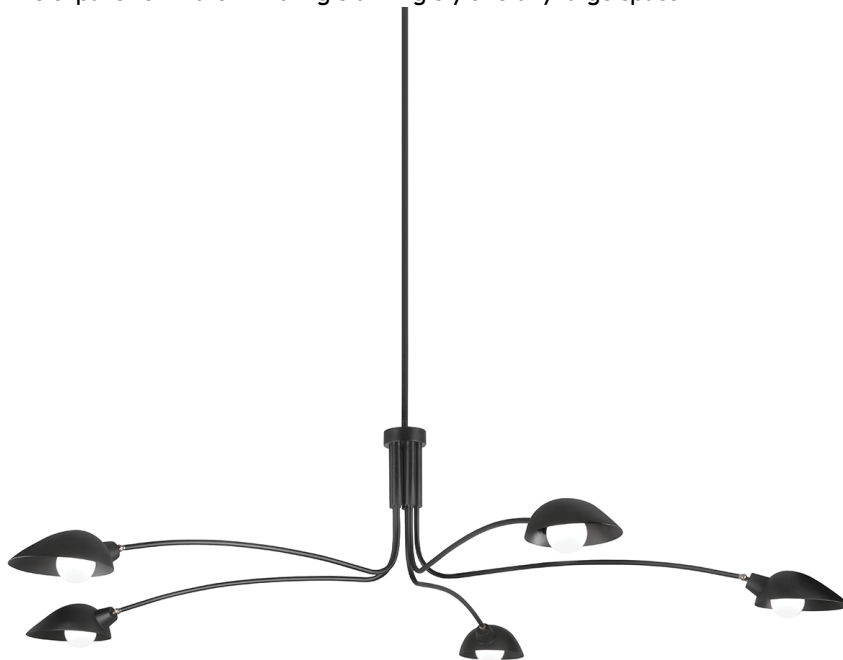

LEO

F7815-SBK

Minimalism with presence, Leo has a clean, sculptured look that fills a space. Rounded shades suspend from sprawling metal arms, all in a soft black finish. The three-bulb chandelier is over six-and-a-half feet in diameter and the six-bulb chandelier is seven feet in diameter. The shades rotate to create a customized lighting plan. This expansive fixture will bring stunning style to any large space.

FINISHES

SOFT BLACK (SBK)

DIMENSIONS

Height: 16.75"

Width/Diameter: 84"

Minimum Height: 23.5"

Maximum Height: 65.5"

Canopy/Backplate: 6"

Hanging Type:

Product Weight: 22lb

GLASS

Attachment:

Glass 1: Metal

Glass 2:

LAMPING

Bulb 1

Bulb Included: No

Socket: E26 Medium Base

Bulb: G25 • 5 • 60 Watt Max

SHIPPING

Carton 1: 55" x 50" x 21"

Carton 1 Weight: 100lb

Shipping Method: Truck Only