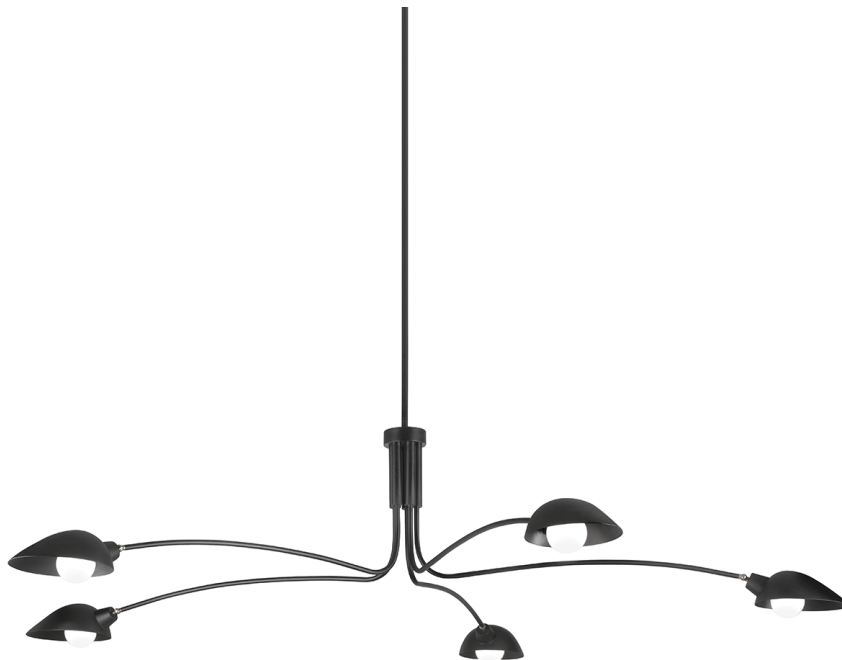

# LEO

F7815-SBK

Minimalism with presence, Leo has a clean, sculptured look that fills a space. Rounded shades suspend from sprawling metal arms, all in a soft black finish. The three-bulb chandelier is over six-and-a-half feet in diameter and the six-bulb chandelier is seven feet in diameter. The shades rotate to create a customized lighting plan. This expansive fixture will bring stunning style to any large space.

## DIMENSIONS

Height: 16.75"

Width/Diameter: 84"

Minimum Height: 23.5"

Maximum Height: 65.5"

Canopy/Backplate: 6"

Hanging Type:

Product Weight: 22lb

## GLASS

Attachment:

Glass 1: Metal

Glass 2: