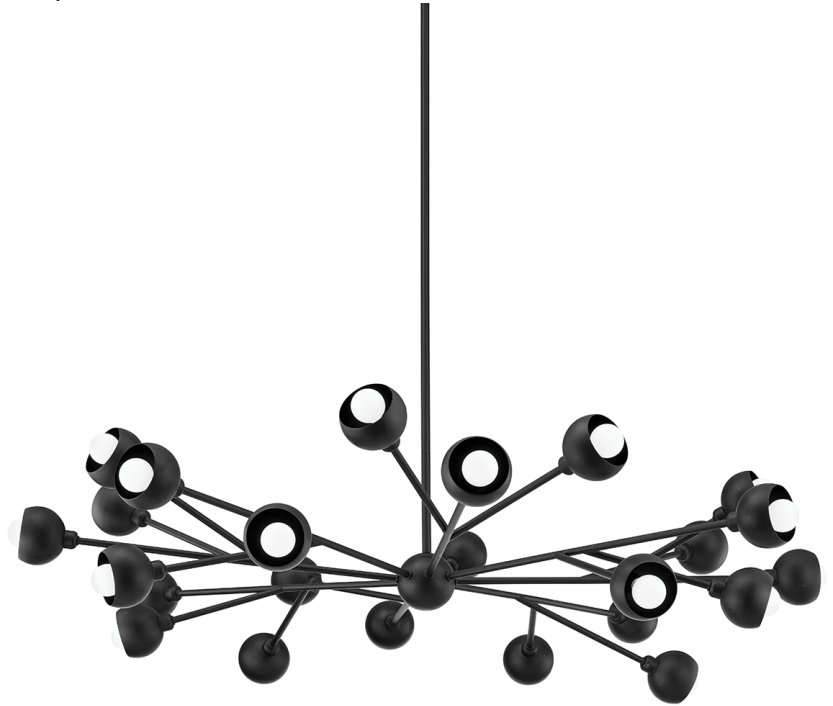

# COLT

F7424-SBK

Circular shades on straight arms extend out from a center sphere giving Colt the look and feel of a constellation. The shades are at a variety of heights and angles giving off ample light in multiple directions. Inspired by the Bauhaus movement with just a touch of mid-century modern, this fixture works well with many different styles.

## DIMENSIONS

Height: 7.75"

Width/Diameter: 54.5"

Minimum Height: 15.75"

Maximum Height: 57.75"

Canopy/Backplate: 6"

Hanging Type:

Product Weight: 17lb

## GLASS

Attachment:

Glass 1:

Glass 2: