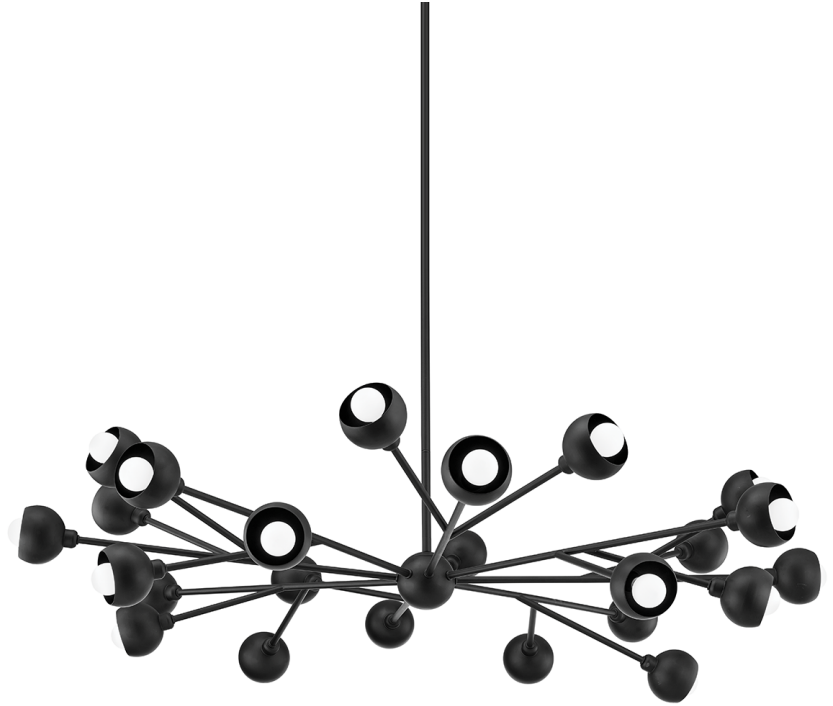

# COLT

F7424-SBK

Circular shades on straight arms extend out from a center sphere giving Colt the look and feel of a constellation. The shades are at a variety of heights and angles giving off ample light in multiple directions. Inspired by the Bauhaus movement with just a touch of mid-century modern, this fixture works well with many different styles.

## DIMENSIONS

Height: 7.75"

Width/Diameter: 54.5"

Minimum Height: 15.75"

Maximum Height: 57.75"

Canopy/Backplate: 6"

Hanging Type:

Product Weight: 17lb

## GLASS

Attachment:

Glass 1:

Glass 2: