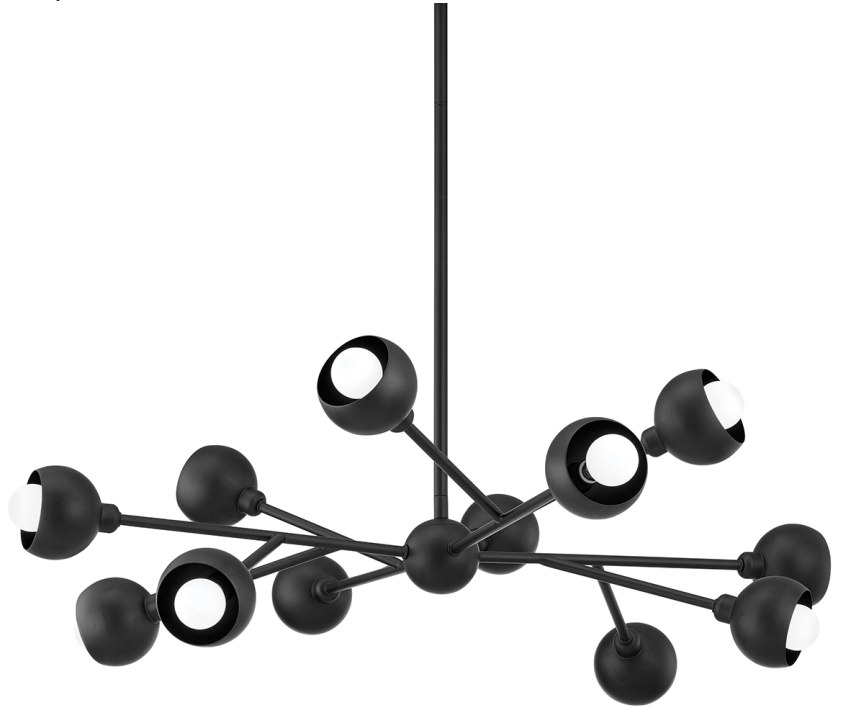

COLT

F7412-SBK

Circular shades on straight arms extend out from a center sphere giving Colt the look and feel of a constellation. The shades are at a variety of heights and angles giving off ample light in multiple directions. Inspired by the Bauhaus movement with just a touch of mid-century modern, this fixture works well with many different styles.

FINISHES

SOFT BLACK (SBK)

DIMENSIONS

Height: 8.25"

Width/Diameter: 37"

Minimum Height: 14.25"

Maximum Height: 56.25"

Canopy/Backplate: 6"

Hanging Type:

Product Weight: 15lb

GLASS

Attachment:

Glass 1:

Glass 2:

LAMPING

Bulb 1

Bulb Included: No

Socket: E12 Candelabra Base

Bulb: G16.5 • 12 • 40 Watt Max

SHIPPING

Carton 1: 35" x 35" x 15"

Carton 1 Weight: 20lb

Shipping Method: Ground