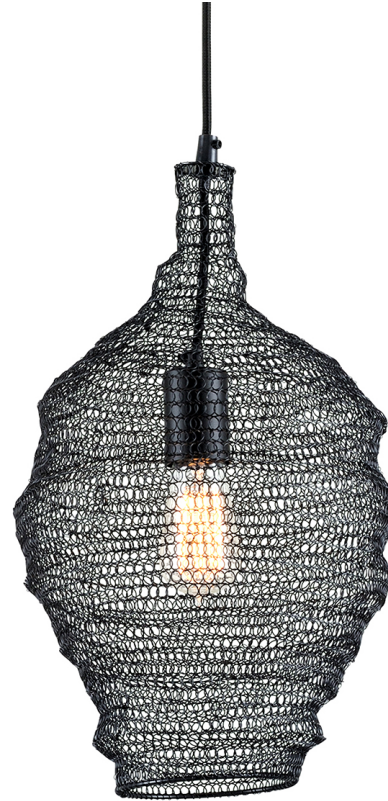

# WABI SABI

F6775-SBK

Named after a Japanese way of thinking that finds beauty in the imperfect, Wabi Sabi evinces ample opportunity for such an aesthetic appraisal with its organic shape. Its iron mesh slip ships flat; upon receiving it, you decide how to hang it and form it into a shape uniquely yours.

## FINISHES

---

Black (BLK)

## DIMENSIONS

---

Height: 18"

Width/Diameter: 12"

Length: "

Minimum Height: 24"

Maximum Height: 132"

Canopy/Backplate: 5"

Hanging Type:

Product Weight: 4.19lb