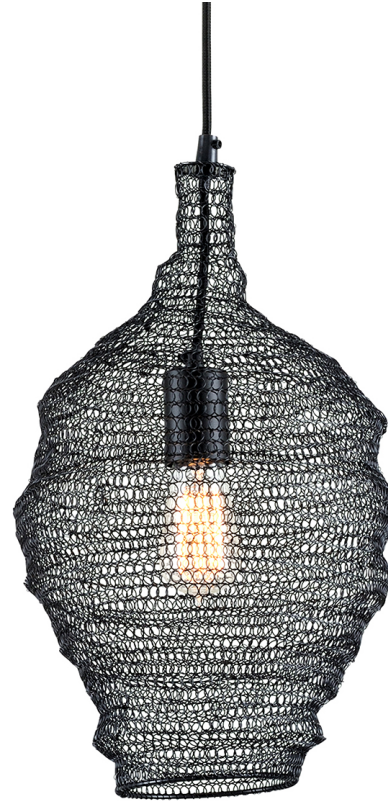

# WABI SABI

F6775-SBK

Named after a Japanese way of thinking that finds beauty in the imperfect, Wabi Sabi evinces ample opportunity for such an aesthetic appraisal with its organic shape. Its iron mesh slip ships flat; upon receiving it, you decide how to hang it and form it into a shape uniquely yours.

## FINISHES

Black (BLK)

## DIMENSIONS

Height: 18"

Width/Diameter: 12"

Length: "

Minimum Height: 24"

Maximum Height: 132"

Canopy/Backplate: 5"

Hanging Type:

Product Weight: 4.19lb