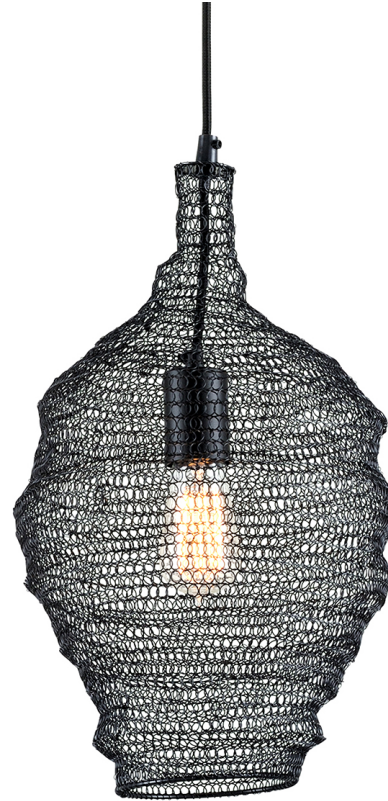

WABI SABI

F6775-SBK

Named after a Japanese way of thinking that finds beauty in the imperfect, Wabi Sabi evinces ample opportunity for such an aesthetic appraisal with its organic shape. Its iron mesh slip ships flat; upon receiving it, you decide how to hang it and form it into a shape uniquely yours.

FINISHES

Black (BLK)

DIMENSIONS

Height: 18"

Width/Diameter: 12"

Length: "

Minimum Height: 24"

Maximum Height: 132"

Canopy/Backplate: 5"

Hanging Type:

Product Weight: 4.19lb

GLASS

Attachment:

Glass 1:

Glass 2:

LAMPING