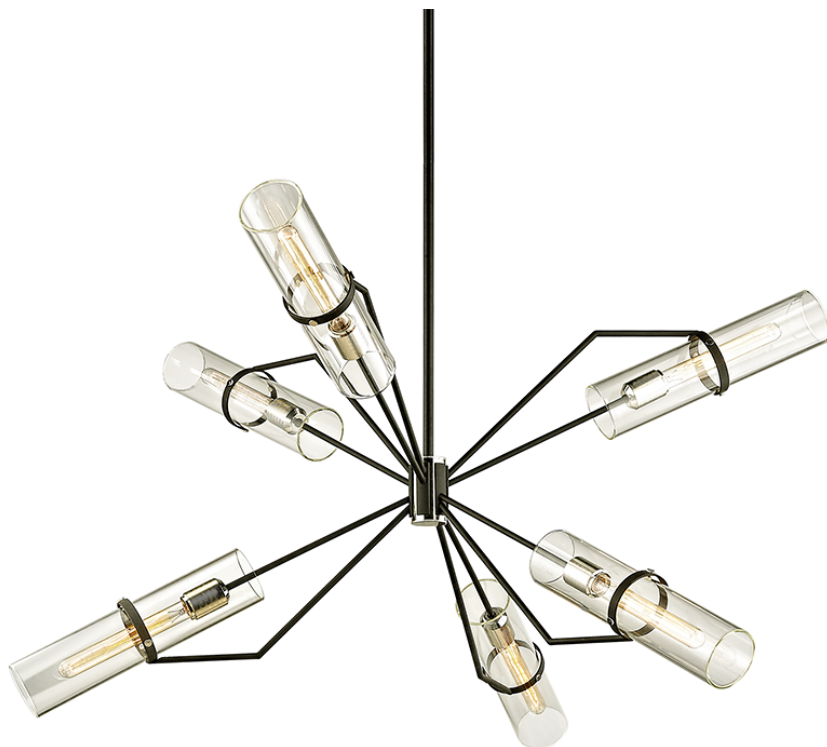

RAEF

F6328-TBK/PN

FINISHES

TEXTURED BLACK & POLISH NICKEL (TEXTURED BLACK & POLISH NICKEL)

DIMENSIONS

Height: 27.25"

Width/Diameter: 50"

Minimum Height: 28.5"

Maximum Height: 64.5"

Canopy/Backplate: 6"

Hanging Type: 1-6" / 2-12" / 1-18" Stems

Product Weight: 26.01lb

GLASS

Attachment: Thumb Screw

Glass 1: Glass

Glass 2:

LAMPING

Bulb 1

Bulb Included: No

Socket: E26 Medium Base

Bulb: T10-9.5 • 6 • 75 Watt Max

Voltage: 120

UL Rating: UL Dry

SHIPPING

Carton 1: 41" x 37" x 25"

Carton 1 Weight: 45lb

Shipping Method: Truck Only

PATENT PENDING