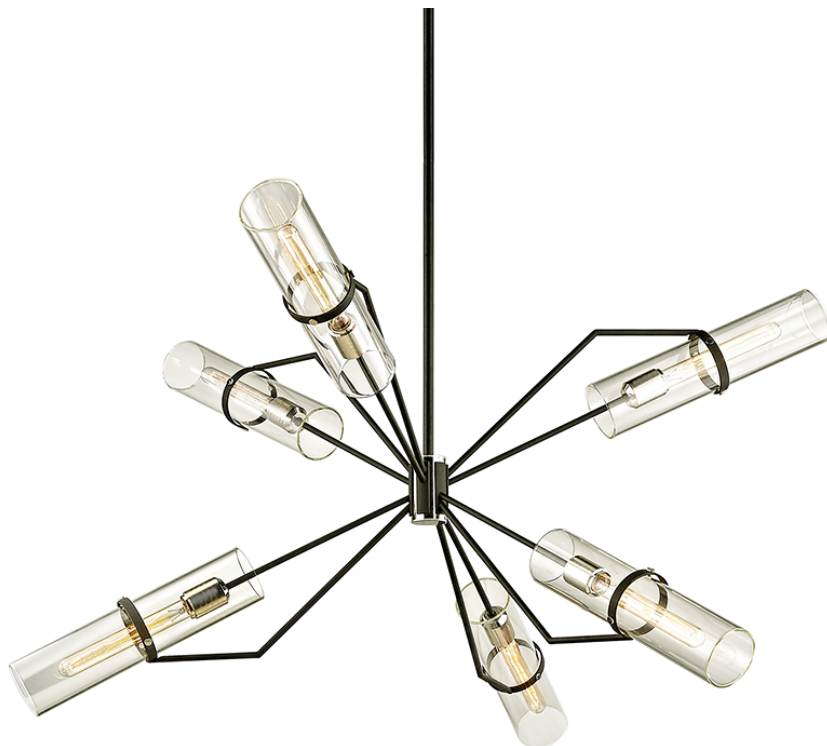

RAEF

F6328-TBK/PN

FINISHES

TEXTURED BLACK & POLISH NICKEL (TEXTURED BLACK & POLISH NICKEL)

DIMENSIONS

Height: 27.25"

Width/Diameter: 50"

Minimum Height: 28.5"

Maximum Height: 64.5"

Canopy/Backplate: 6"

Hanging Type: 1-6" / 2-12" / 1-18" Stems

Product Weight: 26.01lb

GLASS

Attachment: Thumb Screw

Glass 1: Glass

Glass 2:

LAMPING

Bulb 1

Bulb Included: No

Socket: E26 Medium Base

Bulb: T10-9.5 • 6 • 75 Watt Max

SHIPPING

Carton 1: 41" x 37" x 25"

Carton 1 Weight: 45lb

Shipping Method: Truck Only

PATENT PENDING