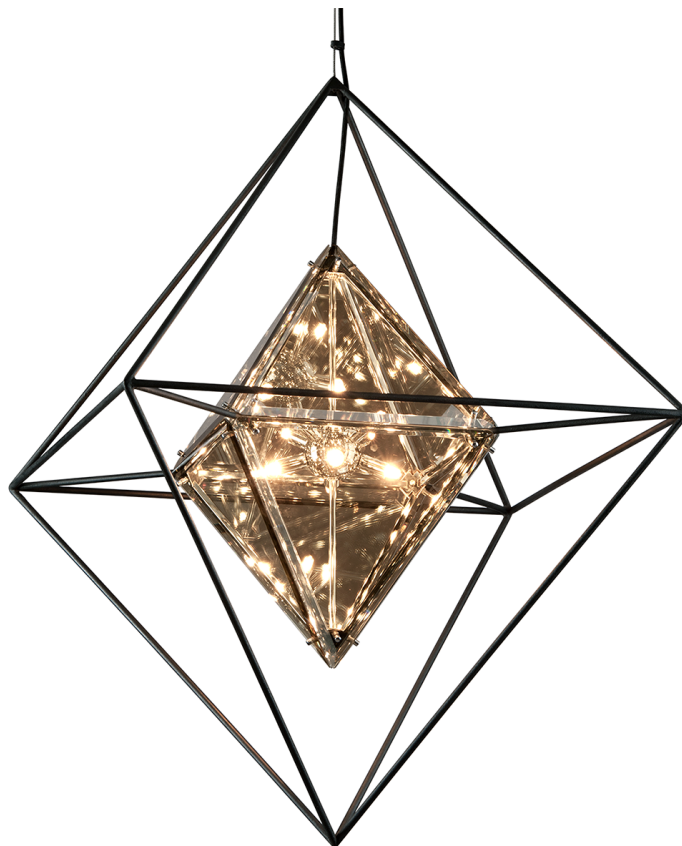

EPIC

F5327-TRN

FINISHES

FORGED IRON (FORGED IRON)

Coastal Suitable Finish (EPM): No

DIMENSIONS

Height: 42"

Width/Diameter: 30"

Minimum Height: 46.5"

Maximum Height: 151.5"

Canopy/Backplate: 6"

Hanging Type: 120" Aircraft Cable

Product Weight: 50lb

Canopy/Backplate Shape: Round

Sloped Ceiling Compatible: No

Living Finish: No

Uplight Only: No

Shade

Shade 1: Glass

Shade 1 Finish: Smoke

Shade 1 Top Width: 13.75"

Shade 1 Height: 14.25"

ELECTRICAL

Bulb 1

Bulb Included: No

Socket: G9

Max Wattage: 20

Bulb Quantity: 8

Bulb Included: No

Wire Length: 120"

Gem Box Required (2"x3"): No

Dark Sky: No

SHIPPING

Carton 1: 49" x 33" x 33"

Carton 1 Weight: 41lb

Shipping Method: Truck Only

Country of Origin: CN