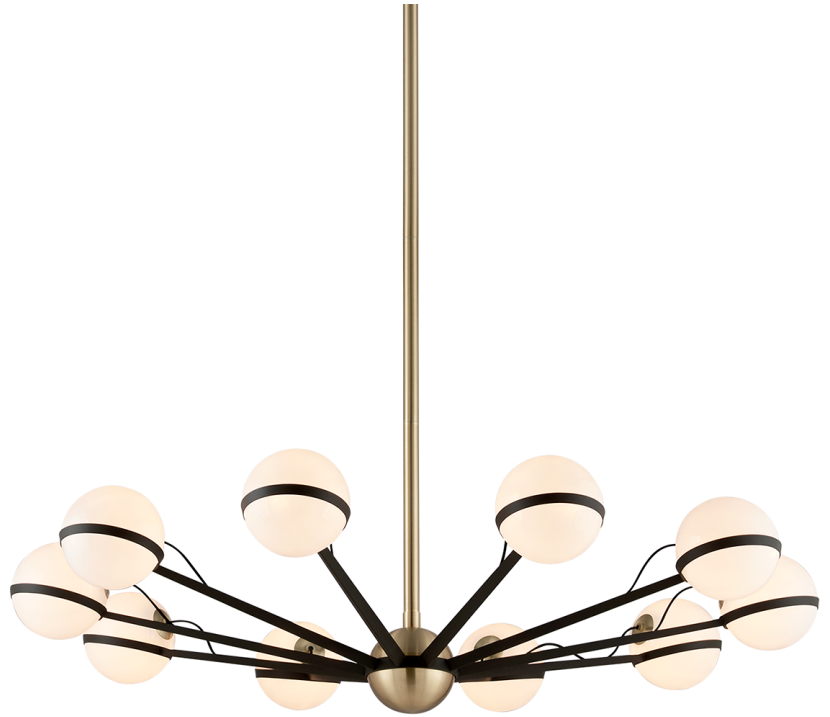

# ACE

F5306-TBZ/BBA

---

## DIMENSIONS

---

Height: 10.25"

Width/Diameter: 50"

Length: "

Minimum Height: 19.25"

Maximum Height: 55.25"

Canopy/Backplate: "

Hanging Type:

Product Weight: 60lb

## GLASS

---

Attachment:

Glass 1:

Glass 2: