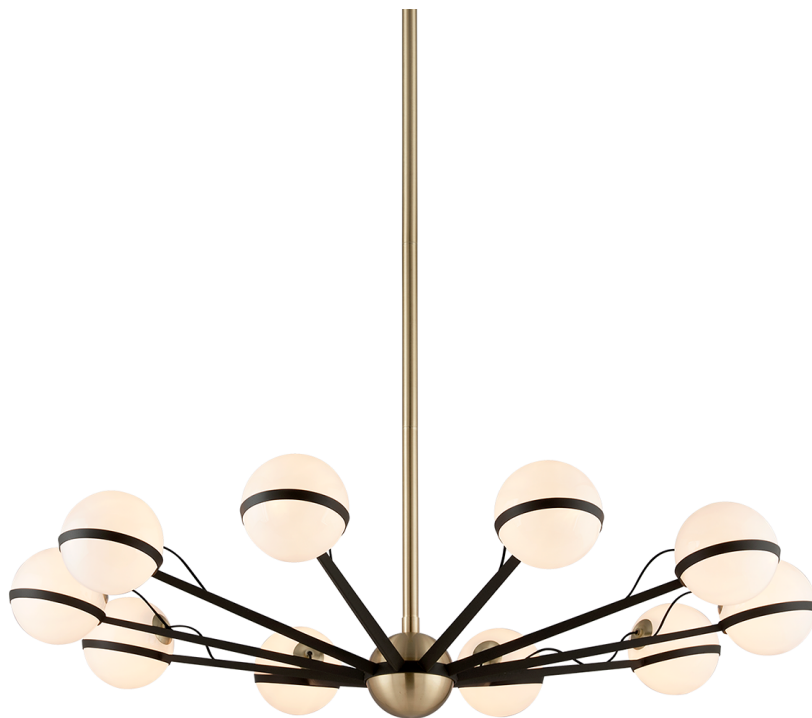

ACE

F5306-TBZ/BBA

FINISHES

TEXTURED BRONZE BRUSHED BRASS
(TEXTURED BRONZE BRUSHED BRASS)

DIMENSIONS

Height: 10.25"

Width/Diameter: 50"

Length: "

Minimum Height: 19.25"

Maximum Height: 55.25"

Canopy/Backplate: "

Hanging Type:

Product Weight: 60lb

GLASS

Attachment:

Glass 1:

Glass 2:

LAMPING

Bulb 1

Bulb Included: No

Socket: G9

Bulb: G9 LED • 10 • 40 Watt Max

Voltage: 120

UL Rating: UL Dry