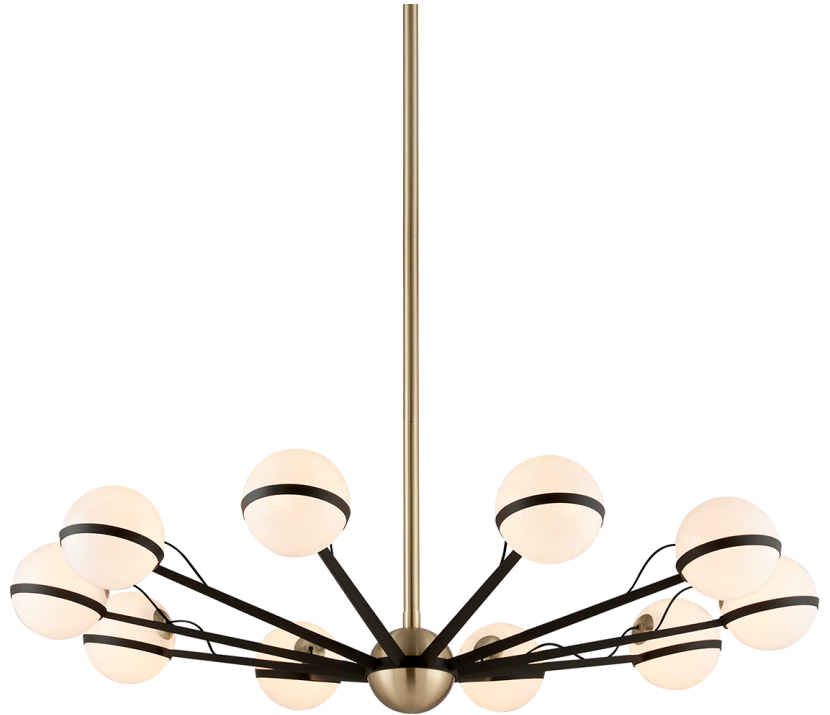

ACE

F5306-TBZ/BBA

FINISHES

TEXTURED BRONZE BRUSHED BRASS
(TEXTURED BRONZE BRUSHED BRASS)

DIMENSIONS

Height: 10.25"

Width/Diameter: 50"

Length: "

Minimum Height: 19.25"

Maximum Height: 55.25"

Canopy/Backplate: "

Hanging Type:

Product Weight: 60lb

GLASS

Attachment:

Glass 1:

Glass 2:

LAMPING

Bulb 1

Bulb Included: No

Socket: G9

Bulb: G9 LED • 10 • 40 Watt Max

Voltage: 120

UL Rating: UL Dry