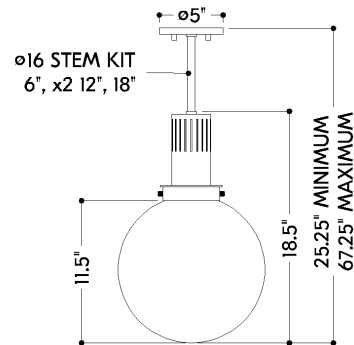

FINISHES

PATINA BRASS

DIMENSIONS

Height: 18.25"
Width/Diameter: 11.75"
Minimum Height: 25.25"
Maximum Height: 67.25"
Canopy/Backplate: 5"
Hanging Type: 1-6" / 2-12" / 1-18" Stems
Product Weight: 6.61lb
Canopy/Backplate Shape: Round
Sloped Ceiling Compatible: No
Living Finish: No
Uplight Only: Yes

Shade

Shade 1: Glass
Shade 1 Finish: Clear Etched
Shade 1 Top Width: 4.25"
Shade 1 Bottom L/W: 0" / 11.75"
Shade 1 Height: 12.25"

ELECTRICAL

Bulb 1

Bulb Included: No
Socket: E26 Medium Base
Bulb Type: A19
Max Wattage: 15
Bulb Quantity: 1
Wire Length: 144"
Cord Type: B & W TEFLON W/ GROUND WIRE
Gem Box Required (2"x3"): No
Dark Sky: No

SHIPPING

Carton 1: 57" x 38" x 38"
Carton 1 Weight: 10lb
Shipping Method: Truck Only
Country of Origin: VN

FRONT

BOTTOM