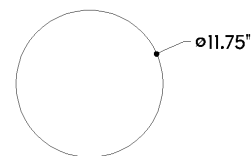

FINISHES

PATINA BRASS

DIMENSIONS

Height: 18.25"
Width/Diameter: 11.75"
Minimum Height: 25.25"
Maximum Height: 67.25"
Canopy/Backplate: 5"
Hanging Type: 1-6" / 2-12" / 1-18" Stems
Product Weight: 6.61lb
Canopy/Backplate Shape: Round
Sloped Ceiling Compatible: No
Living Finish: No
Uplight Only: Yes

Shade

Shade 1: Glass
Shade 1 Finish: Clear Etched
Shade 1 Top Width: 4.25"
Shade 1 Bottom L/W: 0" / 11.75"
Shade 1 Height: 12.25"

ELECTRICAL

Bulb 1

Bulb Included: No
Socket: E26 Medium Base
Bulb Type: A19
Max Wattage: 15
Bulb Quantity: 1
Wire Length: 144"
Cord Type: B & W TEFLON W/ GROUND WIRE
Gem Box Required (2"x3"): No
Dark Sky: No

SHIPPING

Carton 1: 57" x 38" x 38"
Carton 1 Weight: 10lb
Shipping Method: Truck Only
Country of Origin: VN

FRONT

BOTTOM