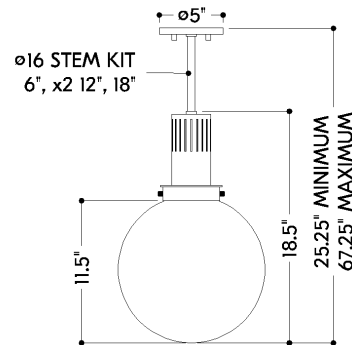

FINISHES

BRONZE

DIMENSIONS

Height: 18.25"
Width/Diameter: 11.75"
Minimum Height: 25.25"
Maximum Height: 67.25"
Canopy/Backplate: 5"
Hanging Type: 1-6" / 2-12" / 1-18" Stems
Product Weight: 6.61lb
Canopy/Backplate Shape: Round
Sloped Ceiling Compatible: No
Living Finish: No
Uplight Only: Yes

Shade

Shade 1: Glass
Shade 1 Finish: Clear Etched
Shade 1 Top Width: 4.25"
Shade 1 Bottom L/W: 0" / 11.75"
Shade 1 Height: 12.25"

ELECTRICAL

Bulb 1

Bulb Included: No
Socket: E26 Medium Base
Bulb Type: A19
Max Wattage: 15
Bulb Quantity: 1
Wire Length: 144"
Cord Type: B & W TEFLON W/ GROUND WIRE
Gem Box Required (2"x3"): No
Dark Sky: No

SHIPPING

Carton 1: 57" x 38" x 38"
Carton 1 Weight: 10lb
Shipping Method: Truck Only
Country of Origin: VN

FRONT

BOTTOM