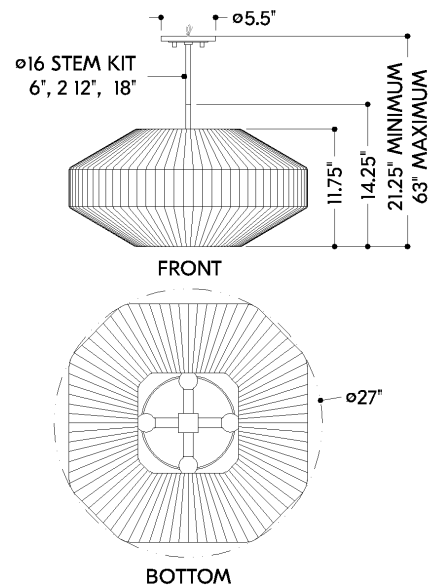

## DIMENSIONS

Height: 14.25"

Width/Diameter: 24"

Length: 24"

Minimum Height: 21.25"

Maximum Height: 63"

Canopy/Backplate: 5.5"

Hanging Type: 1-6" / 2-12" / 1-18" Stems

## Shade

Shade 1: Natural Woven

Shade 1 Finish: Natural String

Shade 1 Top Length: 10.5"

Shade 1 Bottom L/W: 10.5" / 0"

Shade 1 Height: 11.75"

### Bulb 1

Bulb Included: No

Socket: E12 Candelabra Base

Bulb Type: G16.5

Max Wattage: 10

Bulb Quantity: 4

Wire Length: 144"

Cord Type: B & W TEFLON W/ GROUND WIRE

## SHIPPING

Carton 1: 28" x 28" x 17"

Carton 1 Weight: 16lb

Shipping Method: Ground

Country of Origin: VN

HUDSON VALLEY  
LIGHTING GROUP

| [hvlgroup.com](http://hvlgroup.com) | 1.800.814.3993