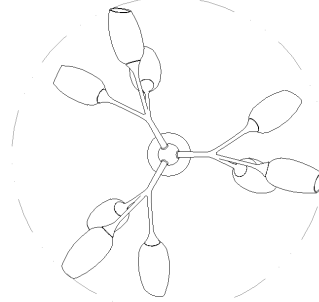

ALDEAN

F2134-VGL

Inspired by the sprightly buds of a dill plant, individual clusters of stems branch away from one another in the show-stopping Aldean. Each shade is handcrafted from cloud glass and supported by a framework finished in Vintage Gold Leaf. When illuminated, this fixture casts shadows on the ceiling, introducing drama to a space. Aldean is available as a 3-light sconce, an 18-light semi flushmount, and a 9- or 18-light chandelier.

FINISHES

VINTAGE GOLD LEAF

DIMENSIONS

Height: 15.25"
Width/Diameter: 34"
Minimum Height: 20.75"
Maximum Height: 63.5"
Canopy/Backplate: 6.5"
Hanging Type: 1-6" / 2-12" / 1-18" Stems
Product Weight: 8.8lb
Canopy/Backplate Shape: Round
Sloped Ceiling Compatible: No
Living Finish: No
Uplight Only: No

Shade

Shade 1: Glass
Shade 1 Finish: Cloud
Shade 1 Top Width: 2.25"
Shade 1 Bottom L/W: 0" / 3.5"
Shade 1 Height: 6.5"

ELECTRICAL

Bulb 1

Bulb Included: No
Socket: E12 Candelabra Base
Bulb Type: B11
Max Wattage: 8
Bulb Quantity: 9
Wire Length: 120"
Cord Type: B & W TEFLON W/ COPPER
GROUND WIRE
Gem Box Required (2"x3"): No
Dark Sky: No

SHIPPING

Carton 1: 29" x 29" x 16"
Carton 1 Weight: 21lb
Shipping Method: Ground
Country of Origin: PH

FRONT

BOTTOM