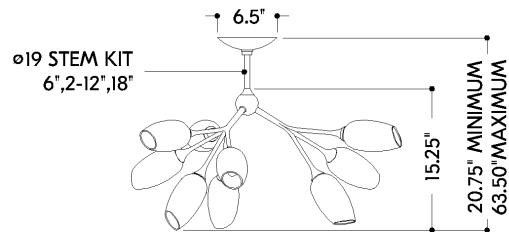

FINISHES

VINTAGE GOLD LEAF

DIMENSIONS

Height: 15.25"
Width/Diameter: 34"
Minimum Height: 20.75"
Maximum Height: 63.5"
Canopy/Backplate: 6.5"
Hanging Type: 1-6" / 2-12" / 1-18" Stems
Product Weight: 8.8lb
Canopy/Backplate Shape: Round
Sloped Ceiling Compatible: No
Living Finish: No
Uplight Only: No

Shade

Shade 1: Glass
Shade 1 Finish: Cloud
Shade 1 Top Width: 2.25"
Shade 1 Bottom L/W: 0" / 3.5"
Shade 1 Height: 6.5"

ELECTRICAL

Bulb 1

Bulb Included: No
Socket: E12 Candelabra Base
Bulb Type: B11
Max Wattage: 8
Bulb Quantity: 9
Wire Length: 120"
Cord Type: B & W TEFLON W/ COPPER
GROUND WIRE
Gem Box Required (2"x3"): No
Dark Sky: No

SHIPPING

Carton 1: 29" x 29" x 16"
Carton 1 Weight: 21lb
Shipping Method: Ground
Country of Origin: PH

FRONT

BOTTOM