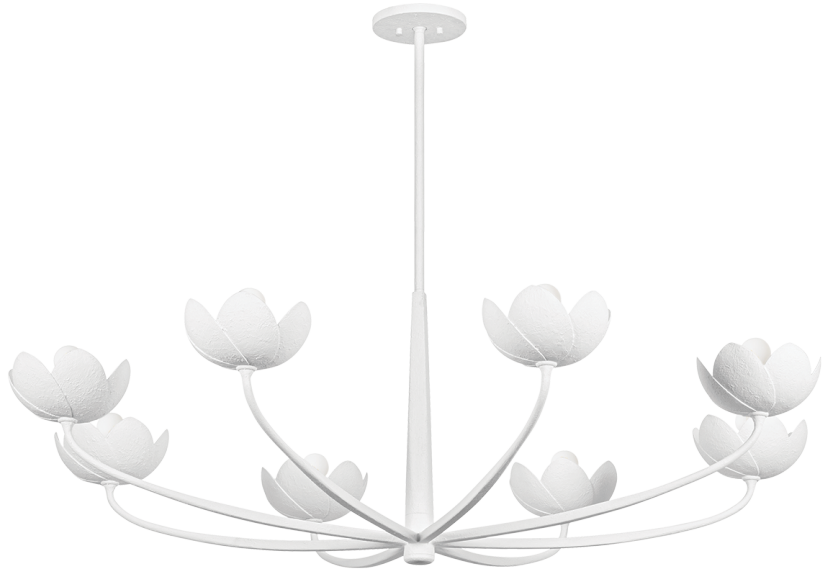

ARCATA

F2048-GSW

A fresh take on a botanic motif, the Arcata family features sculptural, romantic silhouettes with highly tactile, hand-worked finishes. The gentle sweeping arms transition from square to round, creating a dynamic look that complements the floral forms. Arcata is available as a 1-light sconce and 6 or 8-light chandeliers with the choice between contemporary Gesso White or a luxurious Vintage Gold Leaf finish.

FINISHES

GESO WHITE (GSW)
VINTAGE GOLD LEAF (VGL)

DIMENSIONS

Height: 18.25"
Width/Diameter: 55"
Length: "
Minimum Height: 25.25"
Maximum Height: 67"
Canopy/Backplate: 6.25"
Hanging Type: 1-6" / 2-12" / 1-18" Stems
Product Weight: 31.9lb

GLASS

Attachment:
Glass 1:
Glass 2:

LAMPING

Bulb 1

Bulb Included: No
Socket: E12 Candelabra Base
Bulb: G16.5 • 8 • 10 Watt Max

SHIPPING

Carton 1: 57" x 57" x 15"
Carton 1 Weight: 54lb
Shipping Method: Truck Only