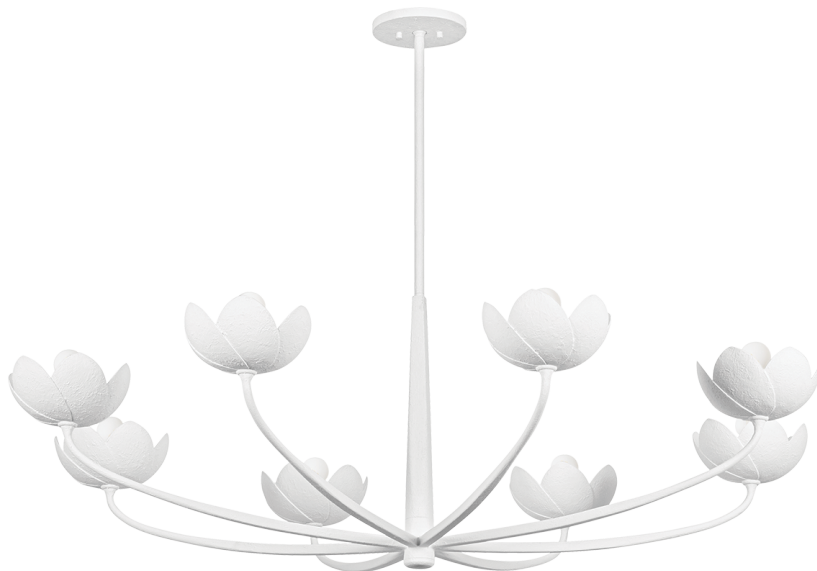

ARCATA

F2048-GSW

A fresh take on a botanic motif, the Arcata family features sculptural, romantic silhouettes with highly tactile, hand-worked finishes. The gentle sweeping arms transition from square to round, creating a dynamic look that complements the floral forms. Arcata is available as a 1-light sconce and 6 or 8-light chandeliers with the choice between contemporary Gesso White or a luxurious Vintage Gold Leaf finish.

FINISHES

GESO WHITE (GSW)
VINTAGE GOLD LEAF (VGL)

DIMENSIONS

Height: 18.25"
Width/Diameter: 55"
Length: "
Minimum Height: 25.25"
Maximum Height: 67"
Canopy/Backplate: 6.25"
Hanging Type: 1-6" / 2-12" / 1-18" Stems
Product Weight: 31.9lb

GLASS

Attachment:
Glass 1:
Glass 2:

LAMPING

Bulb 1
Bulb Included: No
Socket: E12 Candelabra Base
Bulb: G16.5 • 8 • 10 Watt Max
Voltage: 120
UL Rating: UL Damp

SHIPPING

Carton 1: 57" x 57" x 15"
Carton 1 Weight: 54lb
Shipping Method: Truck Only