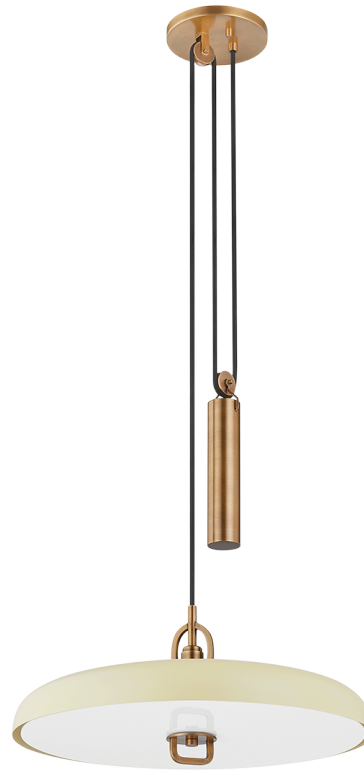

PLUMMET

F1618-PBR/SSD

Plummet has a modern look with vintage inspiration. The functional design features a striking Patina Brass weighted pulley that draws the eye and serves a purpose—it allows the height of the pendant to be adjusted. The Soft Black or Soft Sand shade paired with a matte white acrylic diffuser gives the piece a fresh feel that works well with many interior styles. Part of our Lauren Liess collection.

FINISHES

PATINA BRASS/SOFT BLACK (PBR/SBK)
PATINA BRASS AND SOFT SAND (PBR/SSD)

DIMENSIONS

Height: 8"
Width/Diameter: 18"
Length: "
Minimum Height: 18"
Maximum Height: 104"
Canopy/Backplate: 6"
Hanging Type:
Product Weight: 11.02lb

GLASS

Attachment:
Glass 1: Aluminum
Glass 2:

LAMPING

Bulb 1
Bulb Included: N/A
Socket: Integrated LED
Bulb: 1 • 20 Watt Max
Voltage: 120V
UL Rating: UL Damp

CRI: 90
Color Temp.: 2700k
Lumens: 500
Title 24: No
Field Serviceable: Yes