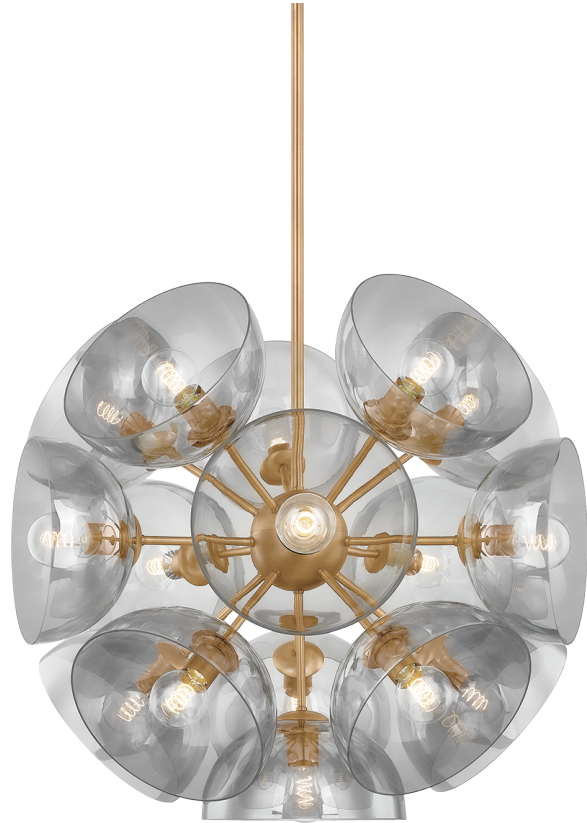

SALIX

F1534-PBR

Salix puts an organic spin on a mid-century modern Sputnik silhouette. This voluminous pendant features a compact array of glass bowls that form a stunning outward-facing bloom of light. The allover smoke glass finish of the shades is complemented by warm Patina Brass metalwork.

FINISHES

PATINA BRASS (PBR)

DIMENSIONS

Height: 30.75"

Width/Diameter: 34.25"

Length: "

Minimum Height: 37.5"

Maximum Height: 79.25"

Canopy/Backplate: 5"

Hanging Type: 1-6" / 2-12" / 1-18" Stems

Product Weight: 60.63lb

GLASS

Attachment:

Glass 1: Glass

Glass 2:

LAMPING

Bulb 1

Bulb Included: No

Socket: E26 Medium Base

Bulb: G25 • 16 • 15 Watt Max

SHIPPING

Carton 1: 44" x 31" x 31"

Carton 1 Weight: 70lb

Shipping Method: Truck Only