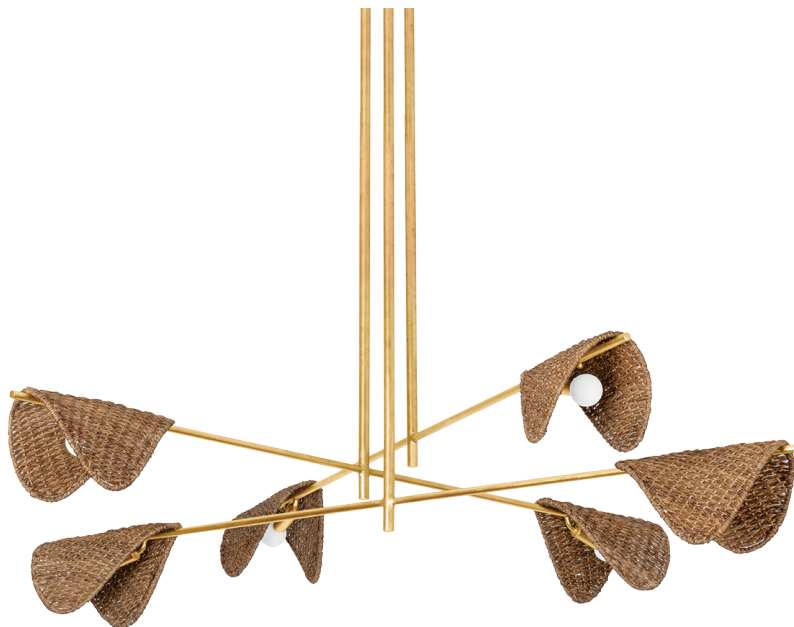

BARNABY

F1060-VGL

Let your imagination take flight with the dynamic artistry of Barnaby. Mimicking the elliptical wing movements of birds, each shade has been handwoven from natural abaca fibers to create an airy and sculptural centerpiece. As a point of contrast, the clean lines and right angles of the Aged Brass frame lend this mobile-inspired chandelier a pleasing sense of order.

*Due to the one-of-a-kind nature of the medium, exact colors and patterns may vary slightly from the image shown.

FINISHES

VINTAGE GOLD LEAF (VGL)

DIMENSIONS

Height: 14.75"

Width/Diameter: 60"

Length: "

Minimum Height: 23.75"

Maximum Height: 65.75"

Canopy/Backplate: 6"

Hanging Type: 1-6" / 2-12" / 1-18" Stems

Product Weight: 17.6lb

GLASS

Attachment:

Glass 1: Natural Woven

Glass 2: