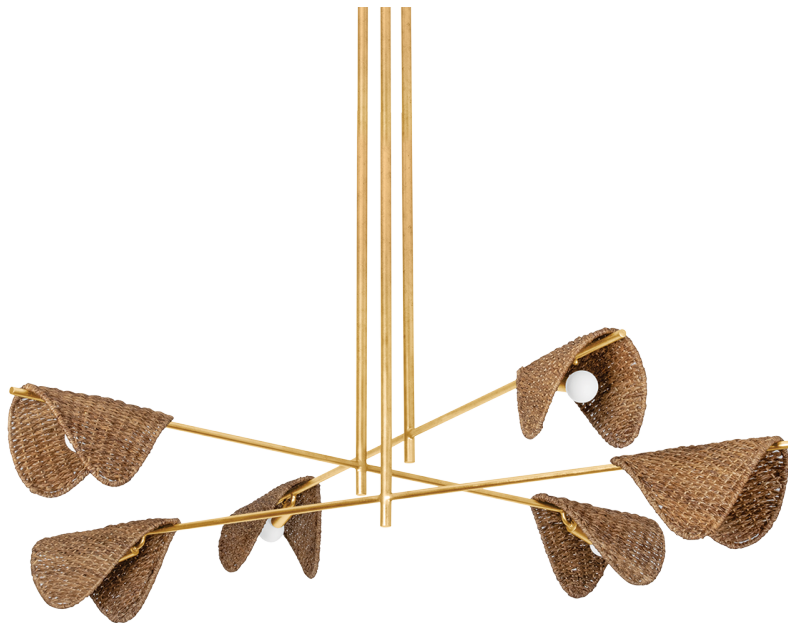

BARNABY

F1060-VGL

Let your imagination take flight with the dynamic artistry of Barnaby. Mimicking the elliptical wing movements of birds, each shade has been handwoven from natural abaca fibers to create an airy and sculptural centerpiece. As a point of contrast, the clean lines and right angles of the Aged Brass frame lend this mobile-inspired chandelier a pleasing sense of order.

*Due to the one-of-a-kind nature of the medium, exact colors and patterns may vary slightly from the image shown.

FINISHES

VINTAGE GOLD LEAF (VGL)

Coastal Suitable Finish (EPM): No

DIMENSIONS

Height: 14.75"

Width/Diameter: 60"

Minimum Height: 23.75"

Maximum Height: 65.75"

Canopy/Backplate: 6"

Hanging Type: 1-6" / 2-12" / 1-18" Stems

Product Weight: 17.6lb

Canopy/Backplate Shape: Round

Sloped Ceiling Compatible: No

Living Finish: No

Uplight Only: Yes

Shade

Shade 1: Natural Woven

Shade 1 Finish: Natural Abaca

Shade 1 Top Length: 12"

Shade 1 Top Width: 6.25"

Shade 1 Height: 6"