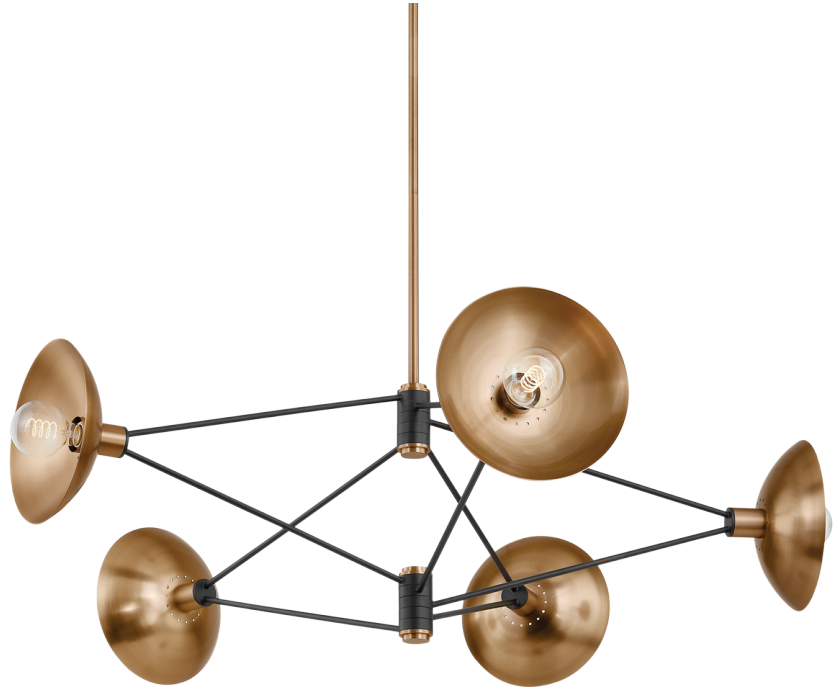

AXEL

F1050-PBR/SBK

Departing from a conventional chandelier layout, Axel presents an innovative design with a simplified construction. Shaded lamps are distributed at each axis of the rhombus-shaped frame with arms stacked together and arrayed at 120 degrees. The metal framework is Soft Black, complemented by Patina Brass socket cups and reflectors. The stylish perforations on the shades serve a dual purpose, adding a decorative element while creating an interplay of light on both sides of the fixture.

FINISHES

PATINA BRASS/SOFT BLACK (PBR/SBK)

DIMENSIONS

Height: 14.5"

Width/Diameter: 50"

Length: "

Minimum Height: 23.25"

Maximum Height: 65"

Canopy/Backplate: 5"

Hanging Type: 1-6" / 2-12" / 1-18" Stems

Product Weight: 17.64lb

GLASS

Attachment:

Glass 1: Steel

Glass 2:

LAMPING