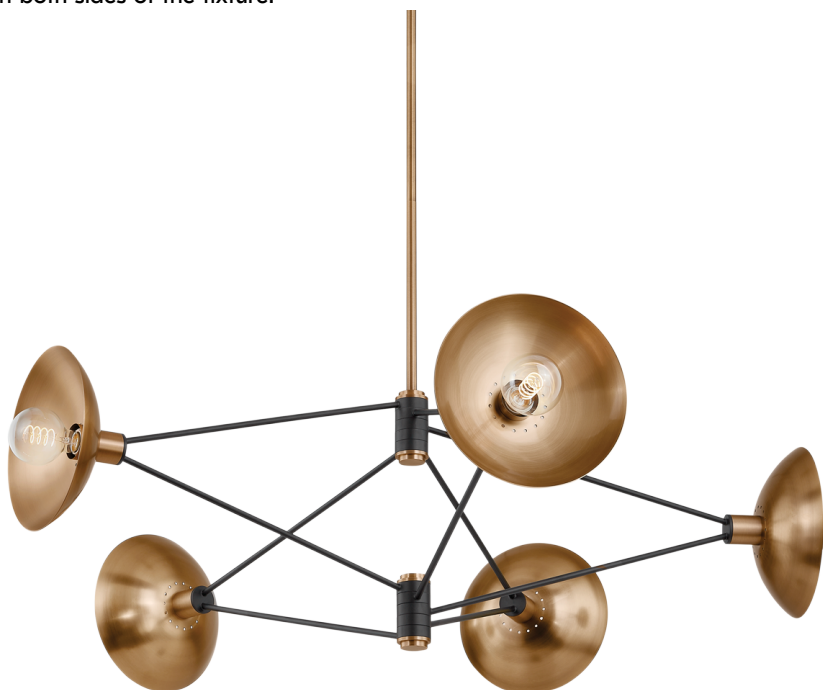

AXEL

F1050-PBR/SBK

Departing from a conventional chandelier layout, Axel presents an innovative design with a simplified construction. Shaded lamps are distributed at each axis of the rhombus-shaped frame with arms stacked together and arrayed at 120 degrees. The metal framework is Soft Black, complemented by Patina Brass socket cups and reflectors. The stylish perforations on the shades serve a dual purpose, adding a decorative element while creating an interplay of light on both sides of the fixture.

FINISHES

PATINA BRASS/SOFT BLACK (PBR/SBK)

DIMENSIONS

Height: 14.5"

Width/Diameter: 50"

Length: "

Minimum Height: 23.25"

Maximum Height: 65"

Canopy/Backplate: 5"

Hanging Type: 1-6" / 2-12" / 1-18" Stems

Product Weight: 17.64lb

GLASS

Attachment:

Glass 1: Steel

Glass 2:

LAMPING

Bulb 1

Bulb Included: No

Socket: E26 Medium Base

Bulb: G25 • 5 • 15 Watt Max

SHIPPING

Carton 1: 27" x 18" x 13"

Carton 1 Weight: 22lb

Shipping Method: Ground