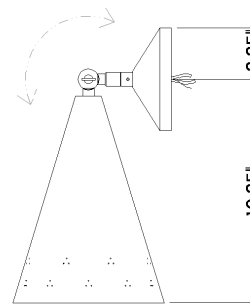

PAWLEY

CB8613-HB/SSD

FINISHES

HISTORIC BRONZE w/ SOFT SAND

DIMENSIONS

Height: 12.75"
Width/Diameter: 7"
Canopy/Backplate: 4.75"
Product Weight: 2.4lb
Extension: 7.25"
Top to Center: 2.25"
Canopy/Backplate Shape: Round
Sloped Ceiling Compatible: No
Living Finish: No
Uplight Only: No

Shade

Shade 1: Aluminum
Shade 1 Finish: Soft Sand
Shade 1 Top Width: 1.25"
Shade 1 Bottom L/W: 0" / 7"
Shade 1 Height: 9.5"

ELECTRICAL

Bulb 1

Bulb Included: No
Socket: E26 Medium Base
Bulb Type: A19
Max Wattage: 15
Bulb Quantity: 1
Wire Length: 7"
Cord Type: B & W TEFLON W/ GROUND WIRE
Gem Box Required (2"x3"): No
Dark Sky: No

SHIPPING

Carton 1: 16" x 10" x 10"
Carton 1 Weight: 3lb
Shipping Method: Ground
Country of Origin: VN

TOP

FRONT

SIDE