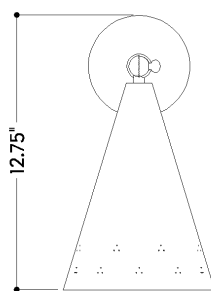

PAWLEY

CB8613-HB/SSD

FINISHES

HISTORIC BRONZE w/ SOFT SAND

DIMENSIONS

Height: 12.75"
Width/Diameter: 7"
Canopy/Backplate: 4.75"
Product Weight: 2.4lb
Extension: 7.25"
Top to Center: 2.25"
Canopy/Backplate Shape: Round
Sloped Ceiling Compatible: No
Living Finish: No
Uplight Only: No

Shade

Shade 1: Aluminum
Shade 1 Finish: Soft Sand
Shade 1 Top Width: 1.25"
Shade 1 Bottom L/W: 0" / 7"
Shade 1 Height: 9.5"

ELECTRICAL

Bulb 1

Bulb Included: No
Socket: E26 Medium Base
Bulb Type: A19
Max Wattage: 15
Bulb Quantity: 1
Wire Length: 7"
Cord Type: B & W TEFLON W/ GROUND WIRE
Gem Box Required (2"x3"): No
Dark Sky: No

SHIPPING

Carton 1: 16" x 10" x 10"
Carton 1 Weight: 3lb
Shipping Method: Ground
Country of Origin: VN

TOP

FRONT

SIDE