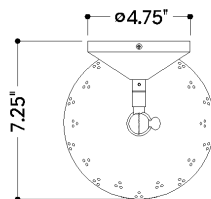

PAWLEY

CB8613-HB/SSD

FINISHES

HISTORIC BRONZE w/ SOFT SAND

DIMENSIONS

Height: 12.75"
Width/Diameter: 7"
Canopy/Backplate: 4.75"
Product Weight: 2.4lb
Extension: 7.25"
Top to Center: 2.25"
Canopy/Backplate Shape: Round
Sloped Ceiling Compatible: No
Living Finish: No
Uplight Only: No

Shade

Shade 1: Aluminum
Shade 1 Finish: Soft Sand
Shade 1 Top Width: 1.25"
Shade 1 Bottom L/W: 0" / 7"
Shade 1 Height: 9.5"

ELECTRICAL

Bulb 1

Bulb Included: No
Socket: E26 Medium Base
Bulb Type: A19
Max Wattage: 15
Bulb Quantity: 1
Wire Length: 7"
Cord Type: B & W TEFLON W/ GROUND WIRE
Gem Box Required (2"x3"): No
Dark Sky: No

SHIPPING

Carton 1: 16" x 10" x 10"
Carton 1 Weight: 3lb
Shipping Method: Ground
Country of Origin: VN

TOP

FRONT

SIDE