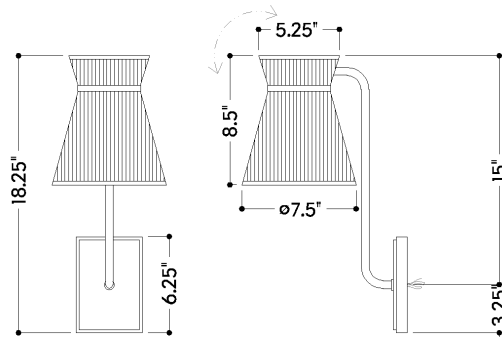

HOLLYWOOD

CB8418-AGB

FINISHES

AGED BRASS

DIMENSIONS

Height: 18.25"

Width/Diameter: 7.5"

Canopy/Backplate: 4.25"

Product Weight: 3.75lb

Extension: 10.75"

Top to Center: 15"

Canopy/Backplate Shape: Rectangle

Sloped Ceiling Compatible: No

Living Finish: No

Uplight Only: Yes

Shade

Shade 1: Textile

Shade 1 Finish: Raw Silk

Shade 1 Top Width: 5.25"

Shade 1 Bottom L/W: 0" / 7.5"

Shade 1 Height: 8.5"

ELECTRICAL

Bulb 1

Bulb Included: No

SHIPPING

Carton 1: 12" x 9" x 21"

Carton 1 Weight: 6lb

Shipping Method: Ground

Country of Origin: IN

TOP

FRONT

SIDE