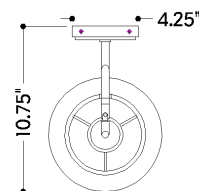

HOLLYWOOD

CB8418-AGB

FINISHES

AGED BRASS

DIMENSIONS

Height: 18.25"

Width/Diameter: 7.5"

Canopy/Backplate: 4.25"

Product Weight: 3.75lb

Extension: 10.75"

Top to Center: 15"

Canopy/Backplate Shape: Rectangle

Sloped Ceiling Compatible: No

Living Finish: No

Uplight Only: Yes

Shade

Shade 1: Textile

Shade 1 Finish: Raw Silk

Shade 1 Top Width: 5.25"

Shade 1 Bottom L/W: 0" / 7.5"

Shade 1 Height: 8.5"

ELECTRICAL

Bulb 1

Bulb Included: No

Socket: E26 Medium Base

Bulb Type: A19

Max Wattage: 15

Bulb Quantity: 1

Wire Length: 7"

Cord Type: B & W TEFLON W/ GROUND WIRE

Gem Box Required (2"x3"): No

Dark Sky: No

SHIPPING

Carton 1: 12" x 9" x 21"

Carton 1 Weight: 6lb

Shipping Method: Ground

Country of Origin: IN

TOP