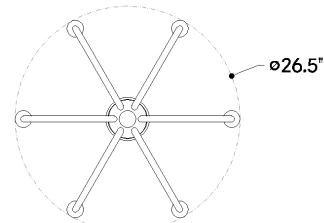

ADLEY

CB3846-GB

FINISHES

GRADIENT BRASS

DIMENSIONS

Height: 26.5"

Width/Diameter: 26.5"

Minimum Height: 31"

Maximum Height: 85.25"

Canopy/Backplate: 5"

Hanging Type: 1-3" / 1-6" / 1-12" / 2-18" Stems

Product Weight: 16.09lb

Canopy/Backplate Shape: Round

Sloped Ceiling Compatible: No

Living Finish: No

Uplight Only: No

Wire Length: 120"

Cord Type: B & W TEFLON W/ GROUND WIRE

Gem Box Required (2"x3"): No

Dark Sky: No

SHIPPING

Carton 1: 31" x 12" x 17"

Carton 1 Weight: 25lb

Shipping Method: Ground

Country of Origin: IN

FRONT

BOTTOM