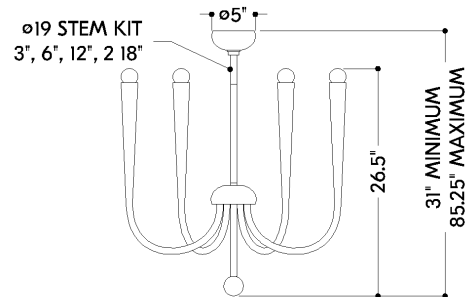

ADLEY

CB3846-GB

FINISHES

GRADIENT BRASS

DIMENSIONS

Height: 26.5"

Width/Diameter: 26.5"

Minimum Height: 31"

Maximum Height: 85.25"

Canopy/Backplate: 5"

Hanging Type: 1-3" / 1-6" / 1-12" / 2-18" Stems

Product Weight: 16.09lb

Canopy/Backplate Shape: Round

Sloped Ceiling Compatible: No

Living Finish: No

Uplight Only: No

Shade

ELECTRICAL

Bulb 1

Bulb Included: No

Socket: E12 Candelabra Base

Bulb Type: G16.5

Max Wattage: 10

Bulb Quantity: 6

Wire Length: 120"

Cord Type: B & W TEFLON W/ GROUND WIRE

Gem Box Required (2"x3"): No

Dark Sky: No

SHIPPING

Carton 1: 31" x 12" x 17"

Carton 1 Weight: 25lb

Shipping Method: Ground

Country of Origin: IN

FRONT