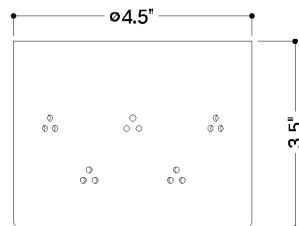

EDISTO

CB2405-AGB

FINISHES

AGED BRASS

DIMENSIONS

Height: 3.5"
Width/Diameter: 4.5"
Canopy/Backplate: 4.25"
Product Weight: 1.32lb
Canopy/Backplate Shape: Round
Sloped Ceiling Compatible: No
Living Finish: No
Uplight Only: No

Shade

Shade 1: Glass
Shade 1 Finish: Clear Etched
Shade 1 Top Width: 4"
Shade 1 Height: 0.75"

ELECTRICAL

Bulb 1

Bulb Included: N/A
Socket: Integrated LED
Max Wattage: 9
Bulb Quantity: 1
Wire Length: 7"
Cord Type: B & W TEFLON W/ GROUND WIRE
Dimmer Type: ELV, TRIAC
Gem Box Required (2"x3"): No
Dark Sky: No
CRI: 90
Color Temp.: 2700k
Lumens: 225
Title 24: No
Field Serviceable: Yes

FRONT

BOTTOM

SHIPPING

Carton 1: 8" x 8" x 8"
Carton 1 Weight: 3lb
Shipping Method: Ground
Country of Origin: VN