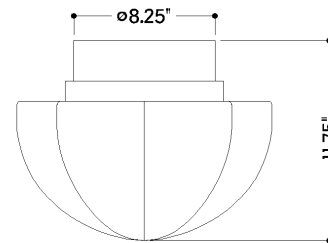

SEABROOK

CB1616-HB

FINISHES

HISTORIC BRONZE

DIMENSIONS

Height: 11.75"
Width/Diameter: 15"
Canopy/Backplate: 8.25"
Product Weight: 7.05lb
Canopy/Backplate Shape: Round
Sloped Ceiling Compatible: No
Living Finish: No
Uplight Only: No

Shade

Shade 1: Glass
Shade 1 Finish: Opal Matte
Shade 1 Top Width: 15"
Shade 1 Height: 9"

ELECTRICAL

Bulb 1

Bulb Included: No
Socket: E26 Medium Base
Bulb Type: A21
Max Wattage: 25
Bulb Quantity: 1
Wire Length: 7"
Cord Type: B & W TEFLON W/ GROUND WIRE
Gem Box Required (2"x3"): No
Dark Sky: No

SHIPPING

Carton 1: 19" x 19" x 16"
Carton 1 Weight: 12lb
Shipping Method: Ground
Country of Origin: VN

FRONT

BOTTOM