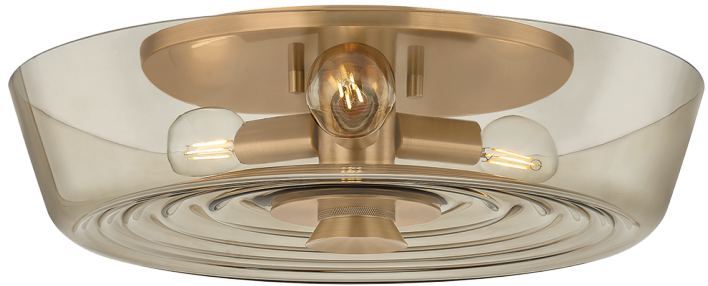

THEODORE

C3916-PBR

Theodore reimagines a classic flush mount silhouette as a ripple frozen in glass. Concentric light bronze glass rings radiate outward from a Patina Brass center, which lends the fixture a warm, vintage feel. This highly versatile 3-light staple illuminates hallways, kitchens, and bedrooms.

FINISHES

PATINA BRASS

DIMENSIONS

Height: 4.5"
Width/Diameter: 16"
Canopy/Backplate: 9.75"
Product Weight: 9lb
Canopy/Backplate Shape: Round
Sloped Ceiling Compatible: No
Living Finish: No
Uplight Only: No

Shade

Shade 1: Glass
Shade 1 Finish: Plated Bronze Optic
Shade 1 Top Width: 16"
Shade 1 Bottom L/W: 0" / 13.25"
Shade 1 Height: 3.25"

ELECTRICAL

Bulb 1

Bulb Included: No
Socket: E12 Candelabra Base
Bulb Type: G16.5
Max Wattage: 10
Bulb Quantity: 3
Wire Length: 7"
Cord Type: B & W TEFLON W/ GROUND WIRE
Gem Box Required (2"x3"): No
Dark Sky: No