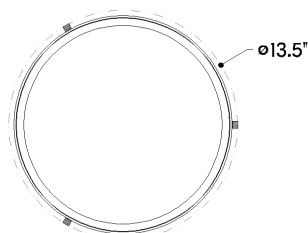

FRONT

BOTTOM