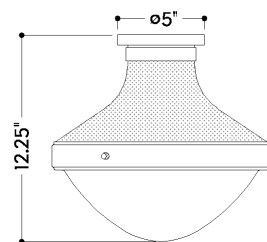

## DIMENSIONS

Height: 12.25"  
Width/Diameter: 13.5"  
Canopy/Backplate: 5.25"  
Product Weight: 6.17lb  
Canopy/Backplate Shape: Round  
Sloped Ceiling Compatible: No  
Living Finish: No  
Uplight Only: Yes

## Shade

Shade 1: Glass  
Shade 1 Finish: Opal Glossy  
Shade 1 Top Width: 12"  
Shade 1 Height: 4.5"

### Bulb 1

Bulb Included: No  
Socket: E26 Medium Base  
Bulb Type: A19  
Max Wattage: 15  
Bulb Quantity: 1  
Wire Length: 7"  
Cord Type: B & W TEFLON W/ GROUND WIRE  
Gem Box Required (2"x3"): No  
Dark Sky: No

## SHIPPING

Carton 1: 22" x 16" x 16"  
Carton 1 Weight: 9lb  
Shipping Method: Ground  
Country of Origin: VN

FRONT

BOTTOM