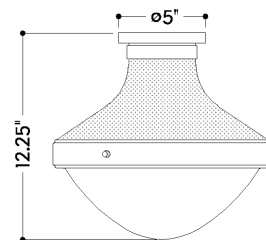

MAXTON

C3113-PBR/SSD

Mixed finishes and industrial details create dynamic contrasts in this elevated basic. A gently sloping Patina Brass and Soft Sand shade supports a rounded opal glossy glass diffuser. When the light filters through, the metalwork gleams with warmth. Available as a flush mount or a pendant in two sizes.

FINISHES

PATINA BRASS w/ SOFT SAND

DIMENSIONS

Height: 12.25"
Width/Diameter: 13.5"
Canopy/Backplate: 5.25"
Product Weight: 6.17lb
Canopy/Backplate Shape: Round
Sloped Ceiling Compatible: No
Living Finish: No
Uplight Only: Yes

Shade

Shade 1: Glass
Shade 1 Finish: Opal Glossy
Shade 1 Top Width: 12"
Shade 1 Height: 4.5"

ELECTRICAL

Bulb 1

Bulb Included: No
Socket: E26 Medium Base
Bulb Type: A19
Max Wattage: 15
Bulb Quantity: 1
Wire Length: 7"
Cord Type: B & W TEFLON W/ GROUND WIRE
Gem Box Required (2"x3"): No
Dark Sky: No

SHIPPING

Carton 1: 22" x 16" x 16"
Carton 1 Weight: 9lb
Shipping Method: Ground
Country of Origin: VN

FRONT

BOTTOM