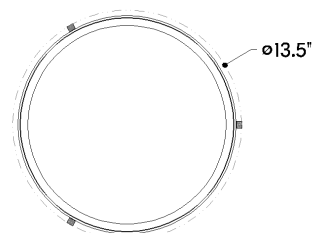

MAXTON

C3113-PBR/SSD

Mixed finishes and industrial details create dynamic contrasts in this elevated basic. A gently sloping Patina Brass and Soft Sand shade supports a rounded opal glossy glass diffuser. When the light filters through, the metalwork gleams with warmth. Available as a flush mount or a pendant in two sizes.

FINISHES

PATINA BRASS w/ SOFT SAND

DIMENSIONS

Height: 12.25"
Width/Diameter: 13.5"
Canopy/Backplate: 5.25"
Product Weight: 6.17lb
Canopy/Backplate Shape: Round
Sloped Ceiling Compatible: No
Living Finish: No
Uplight Only: Yes

Shade

Shade 1: Glass
Shade 1 Finish: Opal Glossy
Shade 1 Top Width: 12"
Shade 1 Height: 4.5"

ELECTRICAL

Bulb 1

Bulb Included: No
Socket: E26 Medium Base
Bulb Type: A19
Max Wattage: 15
Bulb Quantity: 1
Wire Length: 7"
Cord Type: B & W TEFLON W/ GROUND WIRE
Gem Box Required (2"x3"): No
Dark Sky: No

SHIPPING

Carton 1: 22" x 16" x 16"
Carton 1 Weight: 9lb
Shipping Method: Ground
Country of Origin: VN

FRONT

BOTTOM