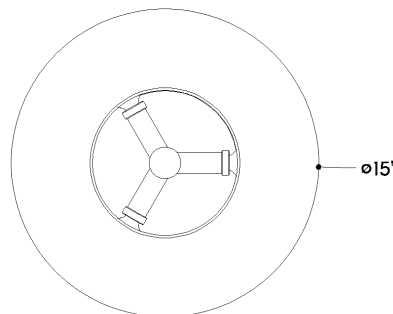

## DIMENSIONS

Height: 5.25"  
Width/Diameter: 15"  
Canopy/Backplate: 7"  
Product Weight: 4.59lb  
Canopy/Backplate Shape: Round  
Sloped Ceiling Compatible: No  
Living Finish: No  
Uplight Only: Yes

## Shade

Shade 1: Glass  
Shade 1 Finish: Ombre Smoke  
Shade 1 Top Width: 15"  
Shade 1 Height: 5"

### Bulb 1

Bulb Included: No  
Socket: E12 Candelabra Base  
Bulb Type: G16.5  
Max Wattage: 8  
Bulb Quantity: 3  
Wire Length: 7"  
Cord Type: B & W TEFLON W/ GROUND WIRE  
Gem Box Required (2"x3"): No  
Dark Sky: No

## SHIPPING

Carton 1: 18" x 18" x 16"  
Carton 1 Weight: 8lb  
Shipping Method: Ground  
Country of Origin: VN

FRONT

BOTTOM