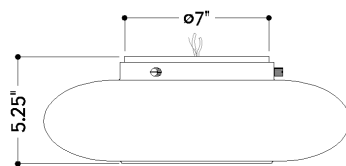

## DIMENSIONS

Height: 5.25"  
Width/Diameter: 15"  
Canopy/Backplate: 7"  
Product Weight: 4.59lb  
Canopy/Backplate Shape: Round  
Sloped Ceiling Compatible: No  
Living Finish: No  
Uplight Only: Yes

## Shade

Shade 1: Glass  
Shade 1 Finish: Ombre Smoke  
Shade 1 Top Width: 15"  
Shade 1 Height: 5"

### Bulb 1

Bulb Included: No  
Socket: E12 Candelabra Base  
Bulb Type: G16.5  
Max Wattage: 8  
Bulb Quantity: 3  
Wire Length: 7"  
Cord Type: B & W TEFLON W/ GROUND WIRE  
Gem Box Required (2"x3"): No  
Dark Sky: No

## SHIPPING

Carton 1: 18" x 18" x 16"  
Carton 1 Weight: 8lb  
Shipping Method: Ground  
Country of Origin: VN

FRONT

BOTTOM