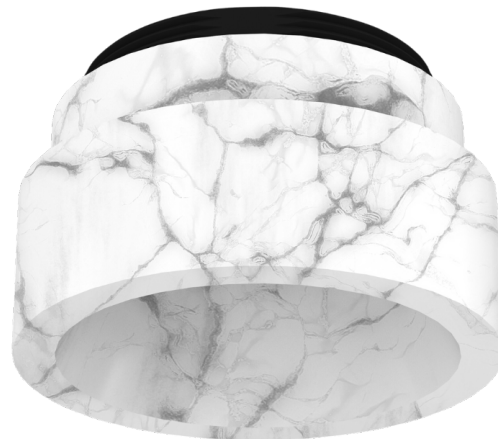

# LUXE BEZEL

BZL-3-WM

Enhance the elegance of CSL Luxe Cylinders with our selection of decorative bezels, offering an extra layer of customization for your project. Choose from Knurled Metal for subtle texture, Deep Regress Metal for added glare reduction, or refined materials like Alabaster and Carrera Marble for an elevated aesthetic. Whether you prefer matching metal for a seamless appearance or contrasting finishes for a bold statement, these bezels provide the perfect finishing touch.

## DIMENSIONS

---

Height: 1.25"

Width/Diameter: 3.75"

Length: "

Minimum Height: "

Maximum Height: "

Canopy/Backplate: "

## GLASS

---

Attachment:

Glass 1:

Glass 2: