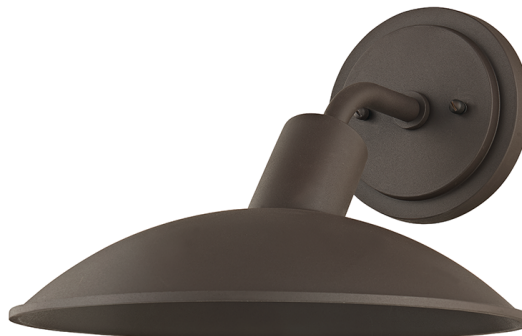

# OTIS

B8812-TBZ

Inspired by vintage lighting, Otis lends European intrigue to its industrial frame. Part of Troy Elements, Otis is crafted from an exclusive EPM material that can handle UV and salt exposure for years to come. Available in textured black, textured bronze, or weathered zinc. Weathered and dark sky compliant.

### TEXTURED BRONZE (TEXTURED BRONZE)

Coastal Suitable Finish (EPM): Yes

## DIMENSIONS

Height: 8.75"  
Width/Diameter: 11.5"  
Canopy/Backplate: 5.5"  
Product Weight: 4.18lb  
Extension: 13.5"  
Top to Center: 2.75"  
Canopy/Backplate Shape: Round  
Sloped Ceiling Compatible: No  
Living Finish: No  
Uplight Only: Yes

## Shade

Shade 1: Steel