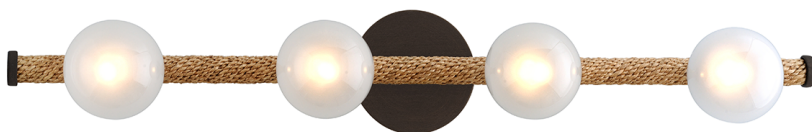

NOMAD

B7264-BRZ

FINISHES

Bronze (BZ)

DIMENSIONS

Height: 5"

Width/Diameter: 32"

Length: "

Minimum Height: "

Maximum Height: "

Canopy/Backplate: "

Hanging Type:

Product Weight: 4.84lb

GLASS

Attachment:

Glass 1:

Glass 2:

LAMPING

Bulb 1

Bulb Included: No

Socket: G9

Bulb: G9 LED • 4 • 4 Watt Max

Voltage: 120

UL Rating: UL Damp