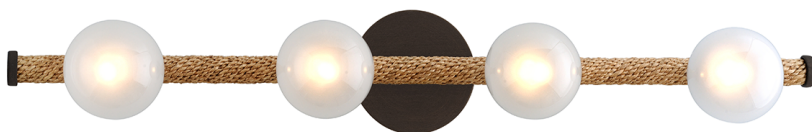

# NOMAD

B7264-BRZ

---

## FINISHES

---

Bronze (BZ)

## DIMENSIONS

---

Height: 5"

Width/Diameter: 32"

Length: "

Minimum Height: "

Maximum Height: "

Canopy/Backplate: "

## GLASS

---

Attachment:

Glass 1:

Glass 2: