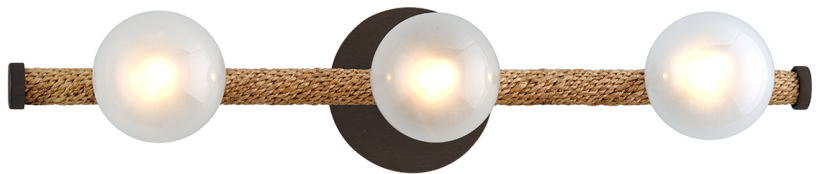

NOMAD

B7263-BRZ

FINISHES

Bronze (BZ)

DIMENSIONS

Height: 5"

Width/Diameter: 24"

Canopy/Backplate: 5"

Hanging Type:

Product Weight: 3.52lb

GLASS

Attachment:

Glass 1: Glass

Glass 2:

LAMPING

Bulb 1

Bulb Included: No

Socket: G9

Bulb: G9 LED • 3 • 4 Watt Max

Voltage: 120

UL Rating: UL Damp

SHIPPING

Carton 1: 28" x 9" x 8"

Carton 1 Weight: 11lb