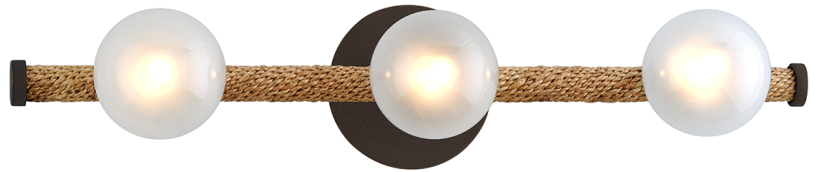

NOMAD

B7263-BRZ

FINISHES

Bronze (BZ)

Coastal Suitable Finish (EPM): No

DIMENSIONS

Height: 5"

Width/Diameter: 24"

Canopy/Backplate: 5"

Product Weight: 3.52lb

Extension: 7.25"

Top to Center: 12"

Canopy/Backplate Shape: Round

Sloped Ceiling Compatible: No

Living Finish: No

Uplight Only: No

Shade

Shade 1: Glass

Shade 1 Finish: Opal Shiny

Shade 1 Top Width: 3.75"

ELECTRICAL

Bulb 1

Bulb Included: No

Socket: G9

Bulb Type: G9 LED

Max Wattage: 4

Bulb Quantity: 3

Bulb Included: No

Wire Length: 120"

Gem Box Required (2"x3"): No

Dark Sky: No

SHIPPING