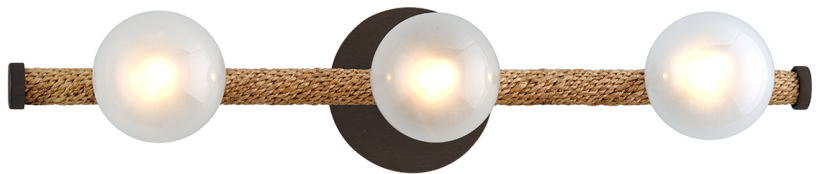

# NOMAD

B7263-BRZ

---

## FINISHES

---

Bronze (BZ)

## DIMENSIONS

---

Height: 5"

Width/Diameter: 24"

Canopy/Backplate: 5"

Hanging Type:

Product Weight: 3.52lb

## GLASS

---

Attachment:

Glass 1: Glass

Glass 2: