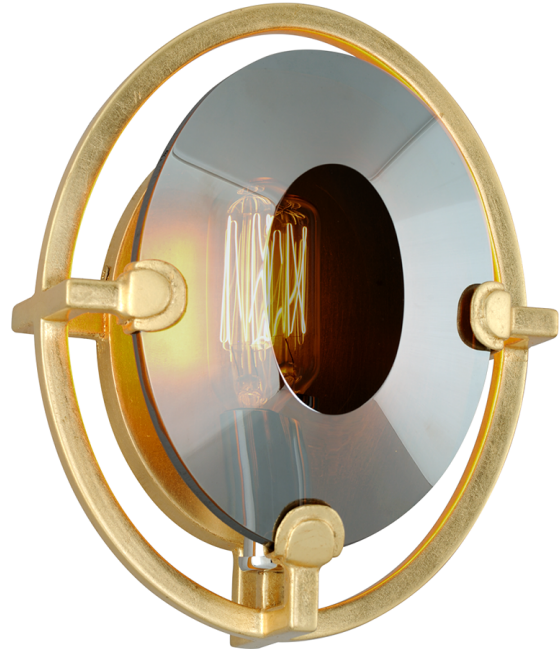

# PRISM

B7081-GL

---

## FINISHES

---

GOLD LEAF (GL)

## DIMENSIONS

---

Height: 9"

Width/Diameter: 7"

Length: "

Minimum Height: "

Maximum Height: "

Canopy/Backplate: "

## GLASS

---

Attachment:

Glass 1:

Glass 2: