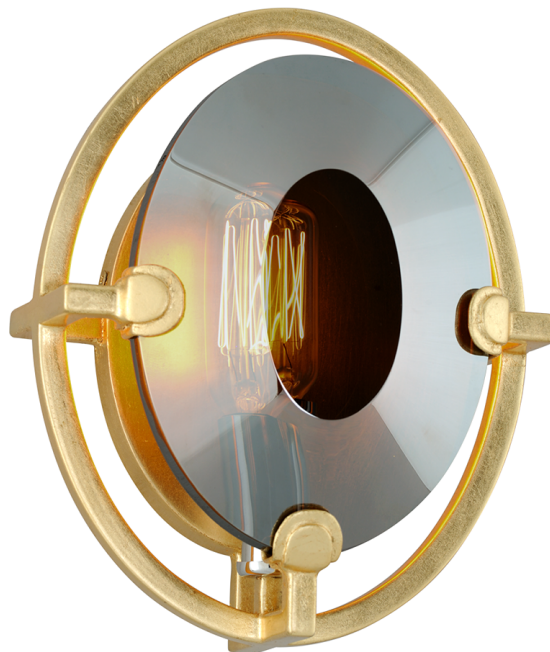

PRISM

B7081-GL

FINISHES

GOLD LEAF (GL)

DIMENSIONS

Height: 9"

Width/Diameter: 7"

Length: "

Minimum Height: "

Maximum Height: "

Canopy/Backplate: "

Hanging Type:

Product Weight: 4lb

GLASS

Attachment:

Glass 1:

Glass 2:

LAMPING

Bulb 1

Bulb Included: No

Socket: E12 Candelabra Base

Bulb: 1 • 60 Watt Max

Voltage: 120

UL Rating: UL Dry