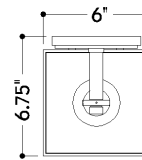

## DIMENSIONS

Height: 14.75"

Width/Diameter: 6"

Canopy/Backplate: 5"

Product Weight: 5.5lb

Extension: 6.75"

Top to Center: 4"

Canopy/Backplate Shape: Rectangle

## SHIPPING

Carton 1: 10" x 10" x 18"

Carton 1 Weight: 8lb

Shipping Method: Ground

Country of Origin: TH

TOP

FRONT

SIDE