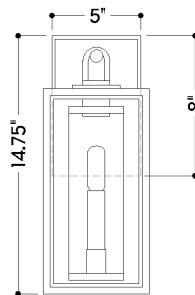

## DIMENSIONS

Height: 14.75"

Width/Diameter: 6"

Canopy/Backplate: 5"

Product Weight: 5.5lb

Extension: 6.75"

Top to Center: 4"

Canopy/Backplate Shape: Rectangle

## Shade

Shade 1: Glass

Shade 1 Finish: Clear

Shade 1 Top Width: 5.25"

Shade 1 Height: 11.25"

## SHIPPING

Carton 1: 10" x 10" x 18"

Carton 1 Weight: 8lb

Shipping Method: Ground

Country of Origin: TH

TOP

FRONT

SIDE