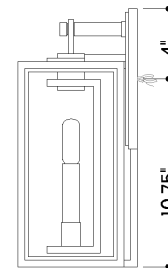

## DIMENSIONS

Height: 14.75"

Width/Diameter: 6"

Canopy/Backplate: 5"

Product Weight: 5.5lb

Extension: 6.75"

Top to Center: 4"

Canopy/Backplate Shape: Rectangle

## Shade

Shade 1: Glass

Shade 1 Finish: Clear

Shade 1 Top Width: 5.25"

Shade 1 Height: 11.25"

## SHIPPING

Carton 1: 10" x 10" x 18"

Carton 1 Weight: 8lb

Shipping Method: Ground

Country of Origin: TH

TOP

FRONT

SIDE