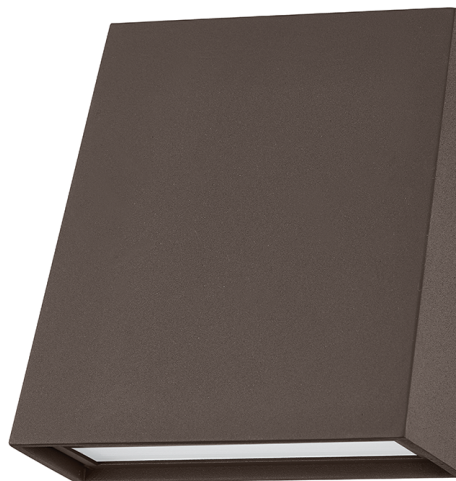

ROY

B6507-TBZ

Angling from the wall adds depth and functionality to the straightforward, rectangular silhouette of this outdoor wall sconce. The sleek and architectural design features an etched "spread" lens that evenly distributes light from the LED bulb. Available in a Texture Black or Texture Bronze in two sizes, this exterior fixture feels very of-the-moment and will instantly elevate any exterior space.

FINISHES

TEXTURED BRONZE (TEXTURED BRONZE)

DIMENSIONS

Height: 7"

Width/Diameter: 6.25"

Canopy/Backplate: 0"

Hanging Type:

Product Weight: 1.9lb

GLASS

Attachment:

Glass 1: Glass

Glass 2:

LAMPING

Bulb 1

Bulb Included: N/A

Socket: Integrated LED