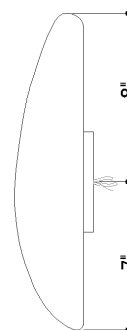

*Due to the one-of-a-kind nature of the medium, exact colors and patterns may vary slightly from the image shown.

FINISHES

PATINA BRASS

DIMENSIONS

Height: 15"
Width/Diameter: 6.75"
Canopy/Backplate: 4.75"
Extension: 3.75"
Top to Center: 8"
Canopy/Backplate Shape: Round
Sloped Ceiling Compatible: No
Living Finish: No
Uplight Only: No

Shade

ELECTRICAL

Bulb 1

Bulb Included: No
Socket: E12 Candelabra Base
Bulb Type: B11
Max Wattage: 10
Bulb Quantity: 1
Wire Length: 7"
Cord Type: B & W TEFLON W/ GROUND WIRE
Gem Box Required (2"x3"): No
Dark Sky: No

SHIPPING

Carton 1: 19" x 10" x 8"
Carton 1 Weight: 4lb
Shipping Method: Ground
Country of Origin: IN

TOP

FRONT

SIDE