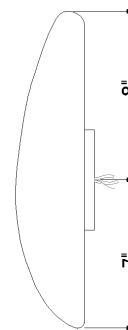

## DIMENSIONS

Height: 15"  
Width/Diameter: 6.75"  
Canopy/Backplate: 4.75"  
Product Weight: 4lb  
Extension: 3.75"  
Top to Center: 8"  
Canopy/Backplate Shape: Round  
Sloped Ceiling Compatible: No  
Living Finish: No  
Uplight Only: No

### Bulb 1

Bulb Included: No  
Socket: E12 Candelabra Base  
Bulb Type: B11  
Max Wattage: 10  
Bulb Quantity: 1  
Wire Length: 7"  
Cord Type: B & W TEFLON W/ GROUND WIRE  
Gem Box Required (2"x3"): No  
Dark Sky: No

## SHIPPING

Carton 1: 19" x 10" x 8"  
Carton 1 Weight: 4lb  
Shipping Method: Ground  
Country of Origin: IN

TOP

FRONT

SIDE