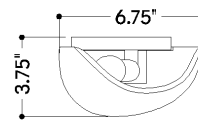

FORRES

B5715-PBR

The amorphous and organic silhouette of Forres is inspired by artist Chandler McLellan's hikes on the Moray coast over countless stones shaped and smoothed by the sea. Handcrafted from wood, this simplified wall washer conceals the light source while leaving an opening at the top for light to escape. The understated beauty of the minimalist form is well-suited to a small space. Part of our Chandler McLellan collection.

*Due to the one-of-a-kind nature of the medium, exact colors and patterns may vary slightly from the image shown.

FINISHES

PATINA BRASS

DIMENSIONS

Height: 15"
Width/Diameter: 6.75"
Canopy/Backplate: 4.75"
Product Weight: 4lb
Extension: 3.75"
Top to Center: 8"
Canopy/Backplate Shape: Round
Sloped Ceiling Compatible: No
Living Finish: No
Uplight Only: No

Shade

ELECTRICAL

Bulb 1

Bulb Included: No
Socket: E12 Candelabra Base
Bulb Type: B11
Max Wattage: 10
Bulb Quantity: 1
Wire Length: 7"
Cord Type: B & W TEFLON W/ GROUND WIRE
Gem Box Required (2"x3"): No
Dark Sky: No

SHIPPING

Carton 1: 19" x 10" x 8"
Carton 1 Weight: 4lb
Shipping Method: Ground
Country of Origin: IN

TOP