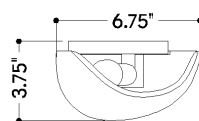

*Due to the one-of-a-kind nature of the medium, exact colors and patterns may vary slightly from the image shown.

FINISHES

PATINA BRASS

DIMENSIONS

Height: 15"
Width/Diameter: 6.75"
Canopy/Backplate: 4.75"
Extension: 3.75"
Top to Center: 8"
Canopy/Backplate Shape: Round
Sloped Ceiling Compatible: No
Living Finish: No
Uplight Only: No

Shade

ELECTRICAL

Bulb 1

Bulb Included: No
Socket: E12 Candelabra Base
Bulb Type: B11
Max Wattage: 10
Bulb Quantity: 1
Wire Length: 7"
Cord Type: B & W TEFLON W/ GROUND WIRE
Gem Box Required (2"x3"): No
Dark Sky: No

SHIPPING

Carton 1: 19" x 10" x 8"
Carton 1 Weight: 4lb
Shipping Method: Ground
Country of Origin: IN

TOP

FRONT

SIDE