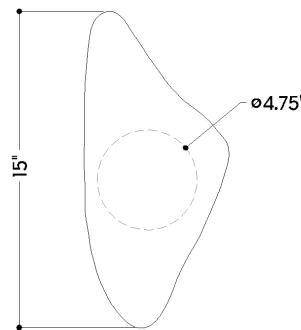

## DIMENSIONS

Height: 15"  
Width/Diameter: 6.75"  
Canopy/Backplate: 4.75"  
Product Weight: 4lb  
Extension: 3.75"  
Top to Center: 8"  
Canopy/Backplate Shape: Round  
Sloped Ceiling Compatible: No  
Living Finish: No  
Uplight Only: No

### Bulb 1

Bulb Included: No  
Socket: E12 Candelabra Base  
Bulb Type: B11  
Max Wattage: 10  
Bulb Quantity: 1  
Wire Length: 7"  
Cord Type: B & W TEFLON W/ GROUND WIRE  
Gem Box Required (2"x3"): No  
Dark Sky: No

## SHIPPING

Carton 1: 19" x 10" x 8"  
Carton 1 Weight: 4lb  
Shipping Method: Ground  
Country of Origin: IN

TOP

FRONT

SIDE