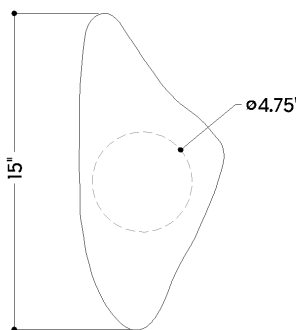

*Due to the one-of-a-kind nature of the medium, exact colors and patterns may vary slightly from the image shown.

FINISHES

PATINA BRASS

DIMENSIONS

Height: 15"
Width/Diameter: 6.75"
Canopy/Backplate: 4.75"
Extension: 3.75"
Top to Center: 8"
Canopy/Backplate Shape: Round
Sloped Ceiling Compatible: No
Living Finish: No
Uplight Only: No

Shade

ELECTRICAL

Bulb 1

Bulb Included: No
Socket: E12 Candelabra Base
Bulb Type: B11
Max Wattage: 10
Bulb Quantity: 1
Wire Length: 7"
Cord Type: B & W TEFLON W/ GROUND WIRE
Gem Box Required (2"x3"): No
Dark Sky: No

SHIPPING

Carton 1: 19" x 10" x 8"
Carton 1 Weight: 4lb
Shipping Method: Ground
Country of Origin: IN

TOP

FRONT

SIDE