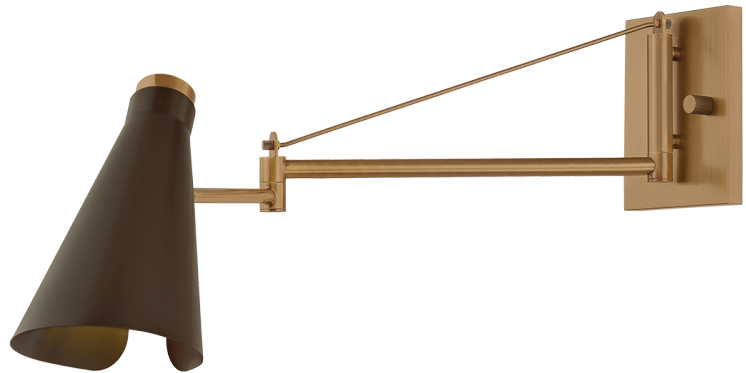

ANDERSEN

B4314-PBR/BRZ

Inspired by the mid-century designs of Serge Mouille, this industrial family makes a statement with its sprawling, slender arms. Each shade features a slot for the arm to pass through, partially exposing the bulb. Offered in a mix of Patina Brass and Bronze or Patina Brass with Soft Sand, the finish combinations introduce contrast within the modern silhouette. The 3- and 5-light chandeliers feature cantilevered arms reinforced by wire bracing, while the 1-light sconce is available with either a fixed or adjustable arm.

FINISHES

PATINA BRASS w/ BRONZE

DIMENSIONS

Height: 14"
Width/Diameter: 5.75"
Canopy/Backplate: 6.75"
Product Weight: 4.95lb
Extension: 28.75"
Top to Center: 3.25"
Canopy/Backplate Shape: Rectangle
Sloped Ceiling Compatible: No
Living Finish: No
Uplight Only: No

Shade

Shade 1: Steel
Shade 1 Finish: Bronze
Shade 1 Bottom L/W: 0" / 5.75"
Shade 1 Height: 9.75"

ELECTRICAL

Bulb 1

Bulb Included: No
Socket: E26 Medium Base
Bulb Type: A19
Max Wattage: 15
Bulb Quantity: 1
Wire Length: 7"
Cord Type: B & W TEFLON W/ GROUND WIRE
Switch Type: ON/OFF SWITCH ON FIXTURE
Gem Box Required (2"x3"): No
Dark Sky: No