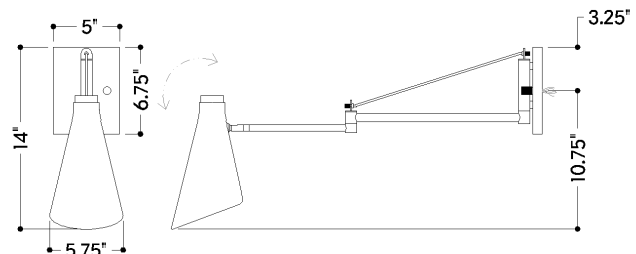

FINISHES

PATINA BRASS w/ BRONZE

DIMENSIONS

Height: 14"
Width/Diameter: 5.75"
Canopy/Backplate: 6.75"
Product Weight: 4.95lb
Extension: 28.75"
Top to Center: 3.25"
Canopy/Backplate Shape: Rectangle
Sloped Ceiling Compatible: No
Living Finish: No
Uplight Only: No

Shade

Shade 1: Steel
Shade 1 Finish: Bronze
Shade 1 Bottom L/W: 0" / 5.75"
Shade 1 Height: 9.75"

ELECTRICAL

Bulb 1

Bulb Included: No
Socket: E26 Medium Base
Bulb Type: A19
Max Wattage: 15
Bulb Quantity: 1
Wire Length: 7"
Cord Type: B & W TEFLON W/ GROUND WIRE
Switch Type: ON/OFF SWITCH ON FIXTURE
Gem Box Required (2"x3"): No
Dark Sky: No

SHIPPING

Carton 1: 19" x 11" x 10"
Carton 1 Weight: 9lb
Shipping Method: Ground
Country of Origin: VN

TOP

FRONT

SIDE