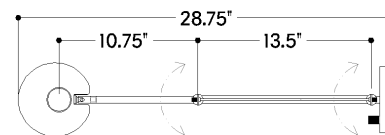

FINISHES

PATINA BRASS w/ BRONZE

DIMENSIONS

Height: 14"
Width/Diameter: 5.75"
Canopy/Backplate: 6.75"
Product Weight: 4.95lb
Extension: 28.75"
Top to Center: 3.25"
Canopy/Backplate Shape: Rectangle
Sloped Ceiling Compatible: No
Living Finish: No
Uplight Only: No

Shade

Shade 1: Steel
Shade 1 Finish: Bronze
Shade 1 Bottom L/W: 0" / 5.75"
Shade 1 Height: 9.75"

ELECTRICAL

Bulb 1

Bulb Included: No
Socket: E26 Medium Base
Bulb Type: A19
Max Wattage: 15
Bulb Quantity: 1
Wire Length: 7"
Cord Type: B & W TEFLON W/ GROUND WIRE
Switch Type: ON/OFF SWITCH ON FIXTURE
Gem Box Required (2"x3"): No
Dark Sky: No

SHIPPING

Carton 1: 19" x 11" x 10"
Carton 1 Weight: 9lb
Shipping Method: Ground
Country of Origin: VN

TOP

FRONT

SIDE