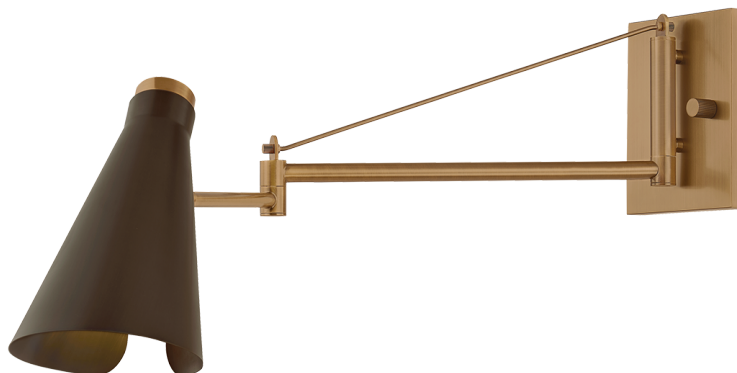

ANDERSEN

B4314-PBR/BRZ

Inspired by the mid-century designs of Serge Mouille, this industrial-style family makes a statement with its sprawling yet delicate arms. Each shade features a slot for the arm to pass through, partially exposing the bulb. A mix of Patina Brass and Bronze finishes adds a sense of depth to the modern style of these fixtures. While the 1-light sconce features an adjustable arm, the 3 and 5-light chandeliers are cantilevered and reinforced by wire braces.

FINISHES

Patina Brass/Bronze (PBR/BRZ)

DIMENSIONS

Height: 14"

Width/Diameter: 5.75"

Length: "

Minimum Height: "

Maximum Height: "

Canopy/Backplate: 5"

Hanging Type:

Product Weight: 4.95lb

GLASS

Attachment:

Glass 1: Steel

Glass 2:

LAMPING

Bulb 1

Bulb Included: No

Socket: E26 Medium Base

Bulb: A19 • 1 • 15 Watt Max

Voltage: 120

UL Rating: ETL Damp

Gem Box: Not Required

SHIPPING