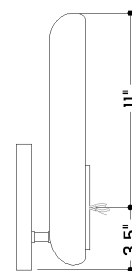

FINISHES

PATINA BRASS w/ Ceramic Rustic Shell

DIMENSIONS

Height: 14.5"
Width/Diameter: 10"
Canopy/Backplate: 4.75"
Product Weight: 6.6lb
Extension: 4.25"
Top to Center: 11"
Canopy/Backplate Shape: Round
Sloped Ceiling Compatible: No
Living Finish: No
Uplight Only: No

Shade

ELECTRICAL

Bulb 1

Bulb Included: N/A
Socket: **Integrated LED**
Bulb Type: LED
Max Wattage: 8
Bulb Quantity: 1
Wire Length: 7"
Cord Type: B & W TEFLON W/ GROUND WIRE
Dimmer Type: ELV, TRIAC
Gem Box Required (2"x3"): No
Dark Sky: No
CRI: 90
Color Temp.: 2700k
Lumens: 425
Title 24: No
Field Serviceable: No

TOP

FRONT

SIDE

SHIPPING

Carton 1: 19" x 14" x 9"
Carton 1 Weight: 10lb
Shipping Method: Ground
Country of Origin: PH