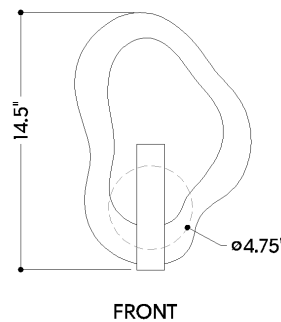

FINISHES

PATINA BRASS w/ Ceramic Rustic Shell

DIMENSIONS

Height: 14.5"
Width/Diameter: 10"
Canopy/Backplate: 4.75"
Product Weight: 6.6lb
Extension: 4.25"
Top to Center: 11"
Canopy/Backplate Shape: Round
Sloped Ceiling Compatible: No
Living Finish: No
Uplight Only: No

Shade

ELECTRICAL

Bulb 1

Bulb Included: N/A
Socket: **Integrated LED**
Bulb Type: LED
Max Wattage: 8
Bulb Quantity: 1
Wire Length: 7"
Cord Type: B & W TEFLON W/ GROUND WIRE
Dimmer Type: ELV, TRIAC Dimmable
Gem Box Required (2"x3"): No
Dark Sky: No
CRI: 90
Color Temp.: 2700k
Lumens: 425
Title 24: No
Field Serviceable: No

SHIPPING

Carton 1: 19" x 14" x 9"
Carton 1 Weight: 10lb
Shipping Method: Ground
Country of Origin: PH