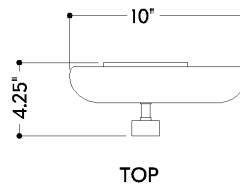

FINISHES

PATINA BRASS w/ Ceramic Rustic Shell

DIMENSIONS

Height: 14.5"
Width/Diameter: 10"
Canopy/Backplate: 4.75"
Product Weight: 6.6lb
Extension: 4.25"
Top to Center: 11"
Canopy/Backplate Shape: Round
Sloped Ceiling Compatible: No
Living Finish: No
Uplight Only: No

Shade

ELECTRICAL

Bulb 1

Bulb Included: N/A
Socket: **Integrated LED**
Bulb Type: LED
Max Wattage: 8
Bulb Quantity: 1
Wire Length: 7"
Cord Type: B & W TEFLON W/ GROUND WIRE
Dimmer Type: ELV, TRIAC Dimmable
Gem Box Required (2"x3"): No
Dark Sky: No
CRI: 90
Color Temp.: 2700k
Lumens: 425
Title 24: No
Field Serviceable: No

SHIPPING

Carton 1: 19" x 14" x 9"
Carton 1 Weight: 10lb
Shipping Method: Ground
Country of Origin: PH