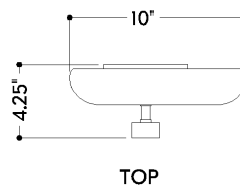

FINISHES

PATINA BRASS w/ Ceramic Rustic Shell

DIMENSIONS

Height: 14.5"
Width/Diameter: 10"
Canopy/Backplate: 4.75"
Product Weight: 6.6lb
Extension: 4.25"
Top to Center: 11"
Canopy/Backplate Shape: Round
Sloped Ceiling Compatible: No
Living Finish: No
Uplight Only: No

Shade

ELECTRICAL

Bulb 1

Bulb Included: N/A
Socket: **Integrated LED**
Bulb Type: LED
Max Wattage: 8
Bulb Quantity: 1
Wire Length: 7"
Cord Type: B & W TEFLON W/ GROUND WIRE
Dimmer Type: ELV, TRIAC
Gem Box Required (2"x3"): No
Dark Sky: No
CRI: 90
Color Temp.: 2700k
Lumens: 425
Title 24: No
Field Serviceable: No

TOP

FRONT

SIDE

SHIPPING

Carton 1: 19" x 14" x 9"
Carton 1 Weight: 10lb
Shipping Method: Ground
Country of Origin: PH