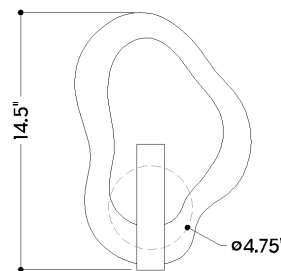

FINISHES

PATINA BRASS w/ Ceramic Rustic Shell

DIMENSIONS

Height: 14.5"
Width/Diameter: 10"
Canopy/Backplate: 4.75"
Product Weight: 6.6lb
Extension: 4.25"
Top to Center: 11"
Canopy/Backplate Shape: Round
Sloped Ceiling Compatible: No
Living Finish: No
Uplight Only: No

Shade

ELECTRICAL

Bulb 1

Bulb Included: N/A
Socket: **Integrated LED**
Bulb Type: LED
Max Wattage: 8
Bulb Quantity: 1
Wire Length: 7"
Cord Type: B & W TEFLON W/ GROUND WIRE
Dimmer Type: ELV, TRIAC
Gem Box Required (2"x3"): No
Dark Sky: No
CRI: 90
Color Temp.: 2700k
Lumens: 425
Title 24: No
Field Serviceable: No

TOP

FRONT

SIDE

SHIPPING

Carton 1: 19" x 14" x 9"
Carton 1 Weight: 10lb
Shipping Method: Ground
Country of Origin: PH