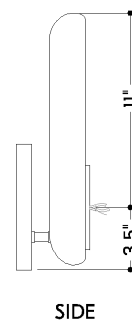

FINISHES

PATINA BRASS w/ Ceramic Rustic Shell

DIMENSIONS

Height: 14.5"
Width/Diameter: 10"
Canopy/Backplate: 4.75"
Product Weight: 6.6lb
Extension: 4.25"
Top to Center: 11"
Canopy/Backplate Shape: Round
Sloped Ceiling Compatible: No
Living Finish: No
Uplight Only: No

Shade

ELECTRICAL

Bulb 1

Bulb Included: N/A
Socket: **Integrated LED**
Bulb Type: LED
Max Wattage: 8
Bulb Quantity: 1
Wire Length: 7"
Cord Type: B & W TEFLON W/ GROUND WIRE
Dimmer Type: ELV, TRIAC Dimmable
Gem Box Required (2"x3"): No
Dark Sky: No
CRI: 90
Color Temp.: 2700k
Lumens: 425
Title 24: No
Field Serviceable: No

SHIPPING

Carton 1: 19" x 14" x 9"
Carton 1 Weight: 10lb
Shipping Method: Ground
Country of Origin: PH