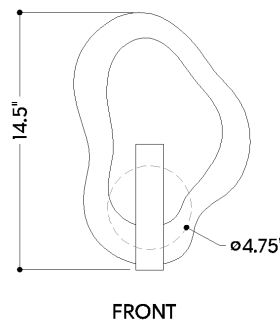

FINISHES

PATINA BRASS w/ Ceramic Rustic Shell

Coastal Suitable Finish (EPM): No

DIMENSIONS

Height: 14.5"

Width/Diameter: 10"

Canopy/Backplate: 4.75"

Product Weight: 6.6lb

Extension: 4.25"

Top to Center: 11"

Canopy/Backplate Shape: Round

Sloped Ceiling Compatible: No

Living Finish: No

Uplight Only: No

Shade

ELECTRICAL

SHIPPING

Carton 1: 19" x 14" x 9"

Carton 1 Weight: 10lb

Shipping Method: Ground

Country of Origin: PH