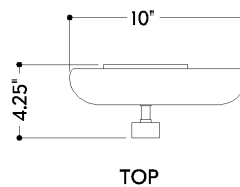

FINISHES

PATINA BRASS w/ Ceramic Rustic Shell

Coastal Suitable Finish (EPM): No

DIMENSIONS

Height: 14.5"

Width/Diameter: 10"

Canopy/Backplate: 4.75"

Product Weight: 6.6lb

Extension: 4.25"

Top to Center: 11"

Canopy/Backplate Shape: Round

Sloped Ceiling Compatible: No

Living Finish: No

Uplight Only: No

Shade

ELECTRICAL

SHIPPING

Carton 1: 19" x 14" x 9"

Carton 1 Weight: 10lb

Shipping Method: Ground

Country of Origin: PH