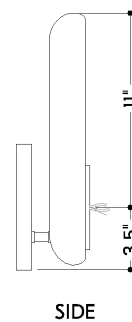

FINISHES

PATINA BRASS w/ Ceramic Rustic Shell

Coastal Suitable Finish (EPM): No

DIMENSIONS

Height: 14.5"

Width/Diameter: 10"

Canopy/Backplate: 4.75"

Product Weight: 6.6lb

SHIPPING

Carton 1: 19" x 14" x 9"

Carton 1 Weight: 10lb

Shipping Method: Ground

Country of Origin: PH