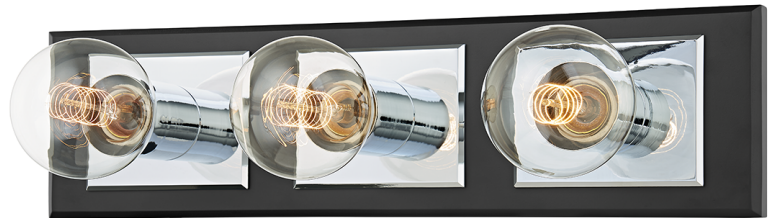

RUNYAN

B3543-PC/SBK

FINISHES

PATINA BRASS/SOFT BLACK (PBR/SBK)

Polished Chrome/soft Black (PC/SBK)

DIMENSIONS

Height: 4.75"

Width/Diameter: 17.75"

Canopy/Backplate: 0"

Hanging Type:

GLASS

Attachment:

Glass 1:

Glass 2:

LAMPING

Bulb 1

Bulb Included: No

Socket: E26 Medium Base

Bulb: 3 • 60 Watt Max

SHIPPING

Carton 1: 20" x 6" x 5"

Carton 1 Weight: 5lb

Shipping Method: Ground