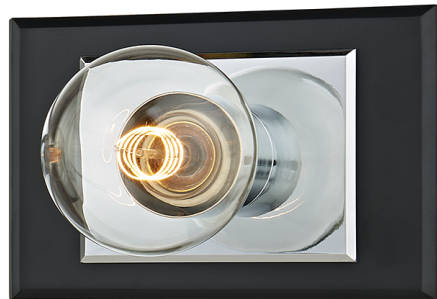

## FINISHES

---

Polished Chrome/soft Black (PC/SBK)

## DIMENSIONS

---

Height: 6.75"

Width/Diameter: 4.75"

Canopy/Backplate: 0"

Hanging Type:

## GLASS

---

Attachment:

Glass 1:

Glass 2: