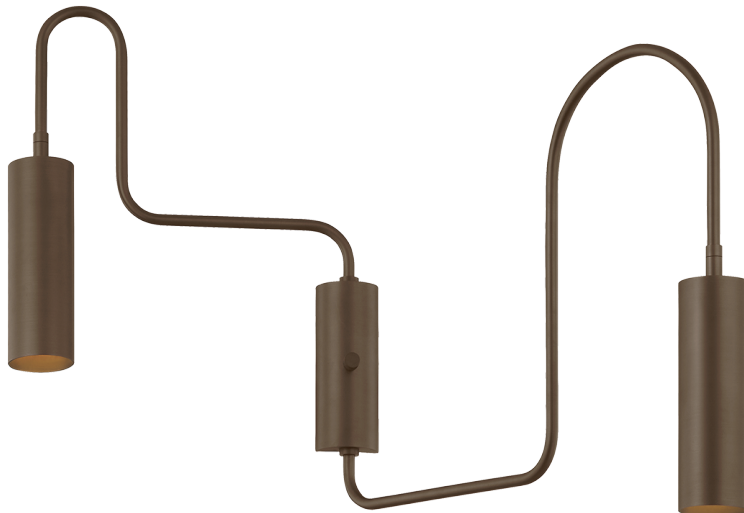

# LARK

B3220-BRZ

The Lark sconce exists at the intersection of modern and playful, eye-catching and functional. It establishes its own graphic vernacular with rotating arms bent into arcs and right angles. The two large cylindrical heads can be positioned to direct light as needed. Available in Patina Brass or Bronze finishes, Lark brings character to any space.

## FINISHES

Bronze (BZ)  
PATINA BRASS (PBR)

## DIMENSIONS

Height: 20.25"  
Width/Diameter: 21"  
Length: "  
Minimum Height: "  
Maximum Height: "  
Canopy/Backplate: 2.5"  
Hanging Type:  
Product Weight: 9.68lb

## GLASS

Attachment:  
Glass 1:  
Glass 2: