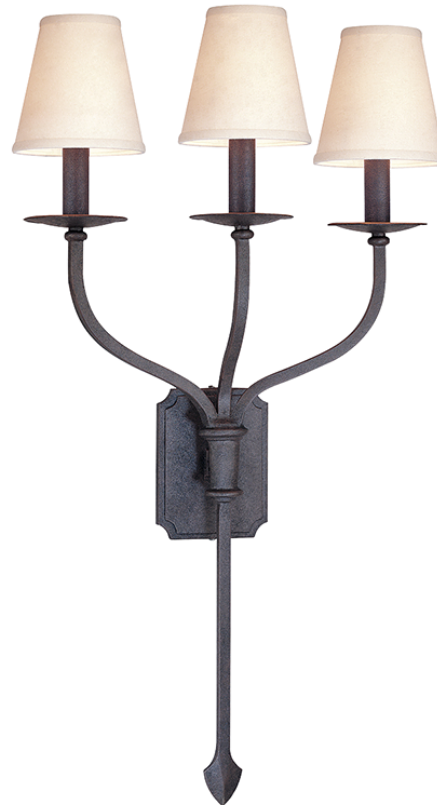

LA BREA

B2483-TRN

The La Brea collection of table lamps contrast smooth shades in complementary shapes with monolithic bodies taking inspiration from a variety of stones.

FINISHES

TEXTURED IRON (TRN)

DIMENSIONS

Height: 30"

Width/Diameter: 17"

Minimum Height: 7.04"

Canopy/Backplate: 0"

Hanging Type:

Product Weight: 1lb

GLASS

Attachment:

Glass 1: Linen

Glass 2:

LAMPING

Bulb 1

Bulb Included: No

Socket: E12 Candelabra Base

Bulb: 3 • 40 Watt Max

Voltage: 120