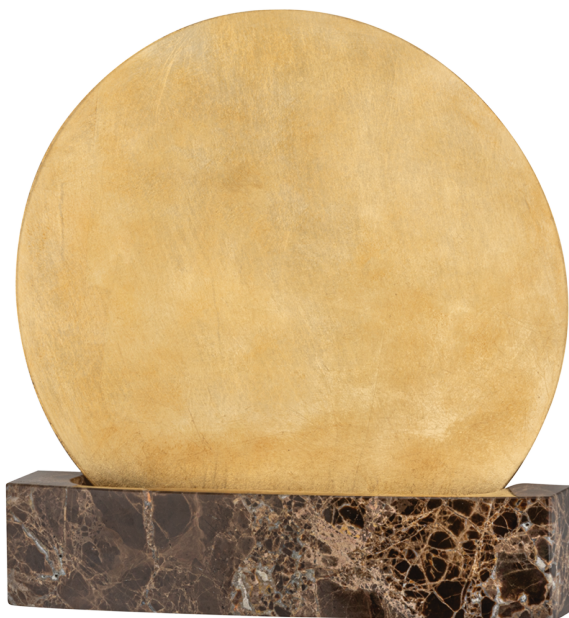

RUNE

B2312-VGL

Ancient meets innovative in the captivating Rune. Resembling the moon, this sconce features a metal disc backplate that dips into a platform of honed Grey Emperor Marble, creating a striking contrast. Its glowing aura and art-driven design is like jewelry for a room.

FINISHES

VINTAGE GOLD LEAF (VGL)

DIMENSIONS

Height: 11.5"

Width/Diameter: 11"

Length: "

Minimum Height: "

Maximum Height: "

Canopy/Backplate: 4.75"

Hanging Type:

Product Weight: 6.71lb

GLASS

Attachment:

Glass 1:

Glass 2:

LAMPING