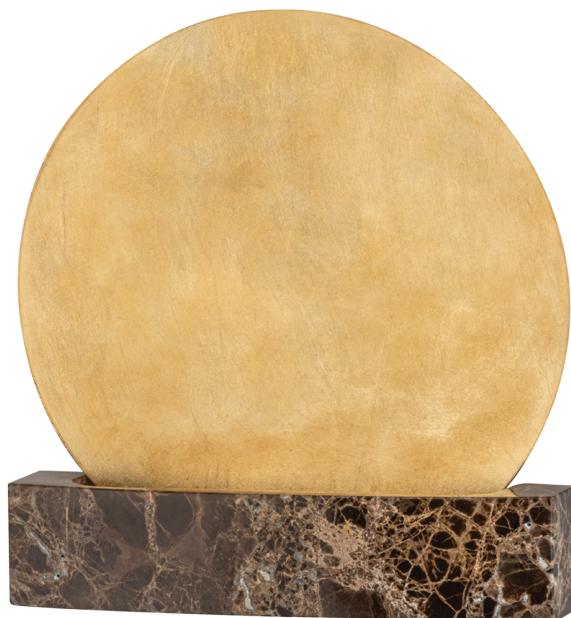

RUNE

B2312-VGL

Ancient meets innovative in the captivating Rune. Resembling the moon, this sconce features a metal disc backplate that dips into a platform of honed Grey Emperor Marble, creating a striking contrast. Its glowing aura and art-driven design is like jewelry for a room.

FINISHES

VINTAGE GOLD LEAF (VGL)

DIMENSIONS

Height: 11.5"

Width/Diameter: 11"

Length: "

Minimum Height: "

Maximum Height: "

Canopy/Backplate: 4.75"

Hanging Type:

Product Weight: 6.71lb

GLASS

Attachment:

Glass 1:

Glass 2:

LAMPING