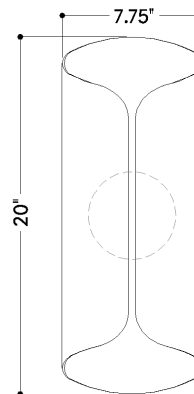

COLE

B2220-TBK

Artfully wrapped into a tube-like shape, the metal frame of Cole leaves a slender opening for light to escape, allowing for a mesmerizing play of shadows and illumination. The organic feel of the silhouette is contrasted by the robust Textured Black finish, which provides a bold appearance. Available in two sizes, Cole is a unique and artful exterior fixture.

FINISHES

TEXTURE BLACK

Coastal Suitable Finish (EPM): No

DIMENSIONS

Height: 20"

Width/Diameter: 7.75"

Canopy/Backplate: 4.75"

Product Weight: 3.87lb

Extension: 4"

Top to Center: 10"

Canopy/Backplate Shape: Round

Sloped Ceiling Compatible: No

Living Finish: No

Uplight Only: Yes

Shade

ELECTRICAL

Bulb 1

Bulb Included: N/A

Socket: Integrated LED

Max Wattage: 15

Bulb Quantity: 1

Wire Length: 7"

Dimmer Type: ELV, TRIAC

Gem Box Required (2"x3"): No

Dark Sky: No

CRI: 90

Color Temp.: 3000k

Lumens: 50

Title 24: No

Field Serviceable: No

SHIPPING

Carton 1: 24" x 10" x 7"

Carton 1 Weight: 8lb

Shipping Method: Ground

Country of Origin: TH

TOP

FRONT