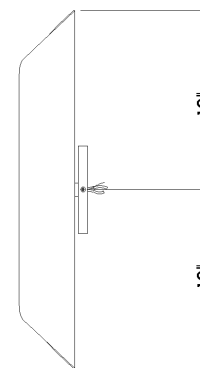

FINISHES

TEXTURE BLACK

Coastal Suitable Finish (EPM): No

DIMENSIONS

Height: 20"

Width/Diameter: 7.75"

Canopy/Backplate: 4.75"

Product Weight: 3.87lb

Extension: 4"

Top to Center: 10"

Canopy/Backplate Shape: Round

Sloped Ceiling Compatible: No

Living Finish: No

Uplight Only: Yes

Shade

ELECTRICAL

Carton 1 Weight: 8lb

Shipping Method: Ground

Country of Origin: TH

TOP

FRONT

SIDE