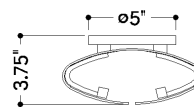

COLE

B2220-TBK

Artfully wrapped into a tube-like shape, the metal frame of Cole leaves a slender opening for light to escape, allowing for a mesmerizing play of shadows and illumination. The organic feel of the silhouette is contrasted by the robust Textured Black finish, which provides a bold appearance. Available in two sizes, Cole is a unique and artful exterior fixture.

FINISHES

TEXTURE BLACK

Coastal Suitable Finish (EPM): No

DIMENSIONS

Height: 20"

Width/Diameter: 7.75"

Canopy/Backplate: 4.75"

Product Weight: 3.87lb

Extension: 4"

Top to Center: 10"

Canopy/Backplate Shape: Round

Sloped Ceiling Compatible: No

Living Finish: No

Uplight Only: Yes

Shade

ELECTRICAL

Bulb 1

Bulb Included: N/A

Socket: Integrated LED

Max Wattage: 15

Bulb Quantity: 1

Wire Length: 7"

Dimmer Type: ELV, TRIAC

Gem Box Required (2"x3"): No

Dark Sky: No

CRI: 90

Color Temp.: 3000k

Lumens: 50

Title 24: No

Field Serviceable: No

SHIPPING

Carton 1: 24" x 10" x 7"

Carton 1 Weight: 8lb

Shipping Method: Ground

Country of Origin: TH

TOP