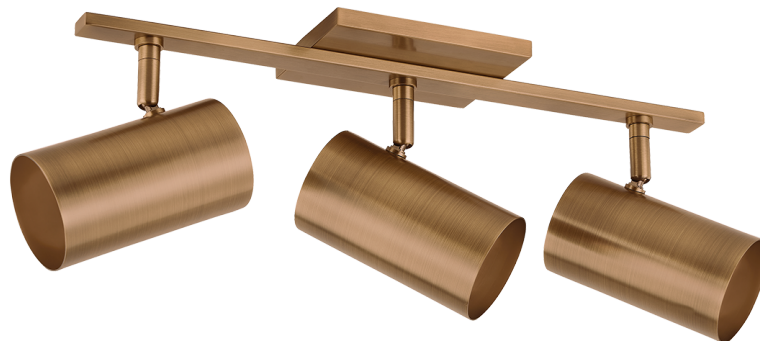

# RUEBEN

B1907-PBR

A sleek track light with a modern edge, Rueben is designed for a modern bathroom. Befitting mid-century style homes, the industrial-inspired silhouette incorporates right angles and conical shades. Articulating heads allow for precise directional positioning as needed. Rueben comes with 2 or 3 lights and a choice between Patina Brass and Bronze finishes.

## FINISHES

Bronze (BZ)  
PATINA BRASS (PBR)

## DIMENSIONS

Height: 6.25"  
Width/Diameter: 19"  
Length: "  
Minimum Height: "  
Maximum Height: "  
Canopy/Backplate: 6"  
Hanging Type:  
Product Weight: 4lb

## GLASS

Attachment:  
Glass 1: Steel  
Glass 2: