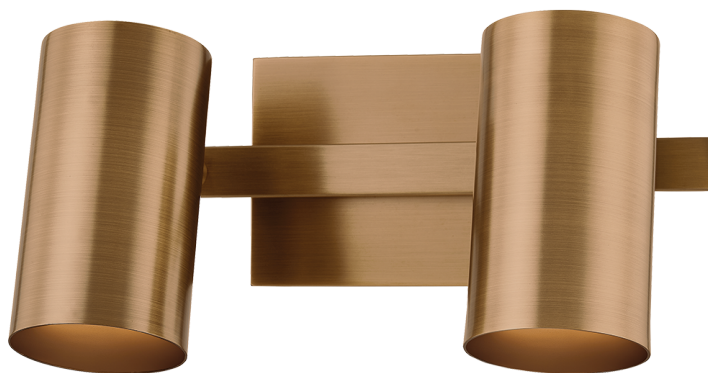

RUEBEN

B1906-PBR

A sleek track light with a modern edge, Rueben is designed for a modern bathroom. Befitting mid-century style homes, the industrial-inspired silhouette incorporates right angles and conical shades. Articulating heads allow for precise directional positioning as needed. Rueben comes with 2 or 3 lights and a choice between Patina Brass and Bronze finishes.

FINISHES

Bronze (BZ)
PATINA BRASS (PBR)

DIMENSIONS

Height: 6.25"
Width/Diameter: 12"
Length: "
Minimum Height: "
Maximum Height: "
Canopy/Backplate: 6"
Hanging Type:
Product Weight: 2.9lb

GLASS

Attachment:
Glass 1: Steel
Glass 2: