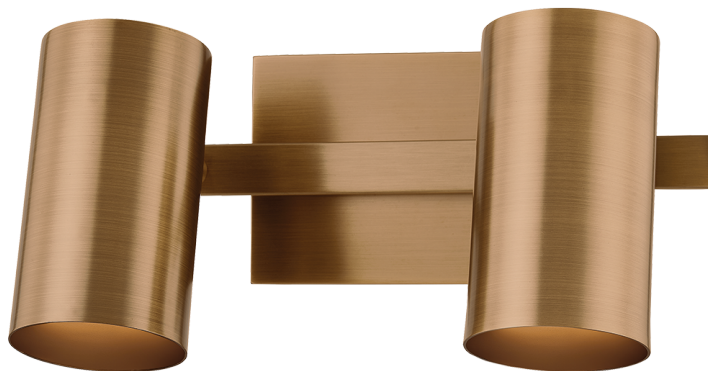

RUEBEN

B1906-PBR

A sleek track light with a modern edge, Rueben is designed for a modern bathroom. Befitting mid-century style homes, the industrial-inspired silhouette incorporates right angles and conical shades. Articulating heads allow for precise directional positioning as needed. Rueben comes with 2 or 3 lights and a choice between Patina Brass and Bronze finishes.

FINISHES

Bronze (BZ)
PATINA BRASS (PBR)

DIMENSIONS

Height: 6.25"
Width/Diameter: 12"
Length: "
Minimum Height: "
Maximum Height: "
Canopy/Backplate: 6"
Hanging Type:
Product Weight: 2.9lb

GLASS

Attachment:
Glass 1: Steel
Glass 2: