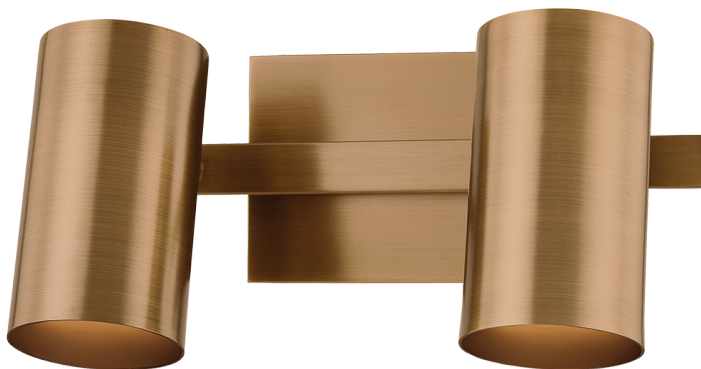

# RUEBEN

B1906-PBR

A sleek track light with a modern edge, Rueben is designed for a modern bathroom. Befitting mid-century style homes, the industrial-inspired silhouette incorporates right angles and conical shades. Articulating heads allow for precise directional positioning as needed. Rueben comes with 2 or 3 lights and a choice between Patina Brass and Bronze finishes.

### PATINA BRASS

Coastal Suitable Finish (EPM): No

## DIMENSIONS

Height: 6.25"

Width/Diameter: 12"

Canopy/Backplate: 6"

Product Weight: 2.9lb

Extension: 6.25"

Top to Center: 2.25"

Canopy/Backplate Shape: Rectangle

## Shade

Shade 1: Steel

Shade 1 Finish: Patina Brass

Shade 1 Top Width: 3.25"

Shade 1 Height: 5.5"