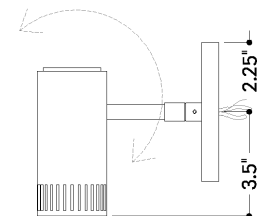

FINISHES

PATINA BRASS

DIMENSIONS

Height: 6"
Width/Diameter: 4.75"
Canopy/Backplate: 4.75"
Product Weight: 1.65lb
Extension: 6"
Top to Center: 2.5"
Canopy/Backplate Shape: Round
Sloped Ceiling Compatible: No
Living Finish: No
Uplight Only: No

Shade

ELECTRICAL

Bulb 1

Bulb Included: No
Socket: GU10
Bulb Type: MR16
Max Wattage: 9
Bulb Quantity: 1
Wire Length: 7"
Cord Type: B & W TEFLON W/ GROUND WIRE
Gem Box Required (2"x3"): No
Dark Sky: No

SHIPPING

Carton 1: 20" x 16" x 15"
Carton 1 Weight: 3lb
Shipping Method: Ground
Country of Origin: VN

TOP

FRONT

SIDE