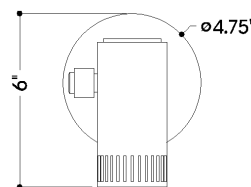

FINISHES

PATINA BRASS

DIMENSIONS

Height: 6"
Width/Diameter: 4.75"
Canopy/Backplate: 4.75"
Product Weight: 1.65lb
Extension: 6"
Top to Center: 2.5"
Canopy/Backplate Shape: Round
Sloped Ceiling Compatible: No
Living Finish: No
Uplight Only: No

Shade

ELECTRICAL

Bulb 1

Bulb Included: No
Socket: GU10
Bulb Type: MR16
Max Wattage: 9
Bulb Quantity: 1
Wire Length: 7"
Cord Type: B & W TEFLON W/ GROUND WIRE
Gem Box Required (2"x3"): No
Dark Sky: No

SHIPPING

Carton 1: 20" x 16" x 15"
Carton 1 Weight: 3lb
Shipping Method: Ground
Country of Origin: VN

TOP

FRONT

SIDE