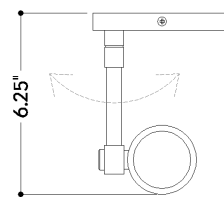

FINISHES

PATINA BRASS

DIMENSIONS

Height: 6"
Width/Diameter: 4.75"
Canopy/Backplate: 4.75"
Product Weight: 1.65lb
Extension: 6"
Top to Center: 2.5"
Canopy/Backplate Shape: Round
Sloped Ceiling Compatible: No
Living Finish: No
Uplight Only: No

Shade

ELECTRICAL

Bulb 1

Bulb Included: No
Socket: GU10
Bulb Type: MR16
Max Wattage: 9
Bulb Quantity: 1
Wire Length: 7"
Cord Type: B & W TEFLON W/ GROUND WIRE
Gem Box Required (2"x3"): No
Dark Sky: No

SHIPPING

Carton 1: 20" x 16" x 15"
Carton 1 Weight: 3lb
Shipping Method: Ground
Country of Origin: VN

TOP

FRONT

SIDE