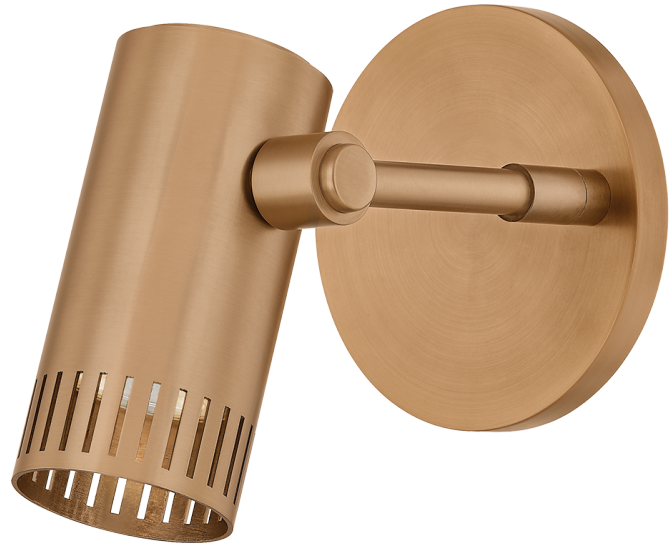

ARROW

B1306-PBR

An elevated basic inspired by retro-futurism, Arrow harkens to the days of craftsmanship-led design. This function-forward sconce features an adjustable head to allow complete control over the direction of light. Available in either a Patina Brass or Vintage Pewter finish, the nostalgic appeal of this simple spotlight endures.

FINISHES

PATINA BRASS

DIMENSIONS

Height: 6"
Width/Diameter: 4.75"
Canopy/Backplate: 4.75"
Product Weight: 1.65lb
Extension: 6"
Top to Center: 2.5"
Canopy/Backplate Shape: Round
Sloped Ceiling Compatible: No
Living Finish: No
Uplight Only: No

Shade

ELECTRICAL

Bulb 1

Bulb Included: No
Socket: GU10
Bulb Type: MR16
Max Wattage: 9
Bulb Quantity: 1
Wire Length: 7"
Cord Type: B & W TEFLON W/ GROUND WIRE
Gem Box Required (2"x3"): No
Dark Sky: No

SHIPPING

Carton 1: 20" x 16" x 15"
Carton 1 Weight: 3lb
Shipping Method: Ground
Country of Origin: VN