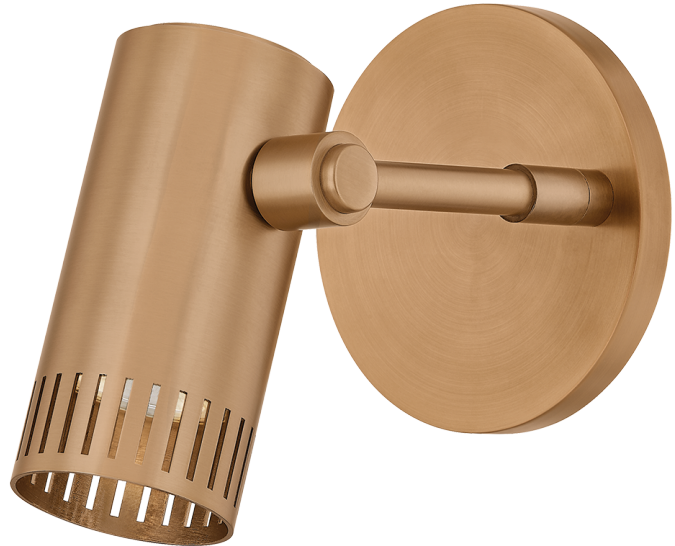

# ARROW

B1306-PBR

An elevated basic inspired by retro-futurism, Arrow harkens to the days of craftsmanship-led design. This function-forward sconce features an adjustable head to allow complete control over the direction of light. Available in either a Patina Brass or Vintage Pewter finish, the nostalgic appeal of this simple spotlight endures.

## FINISHES

PATINA BRASS (PBR)  
Vintage Pewter (Vintage Pewter)

## DIMENSIONS

Height: 6"  
Width/Diameter: 4.75"  
Length: "  
Minimum Height: "  
Maximum Height: "  
Canopy/Backplate: 4.75"  
Hanging Type:  
Product Weight: 1.65lb

## GLASS

Attachment:  
Glass 1:  
Glass 2: