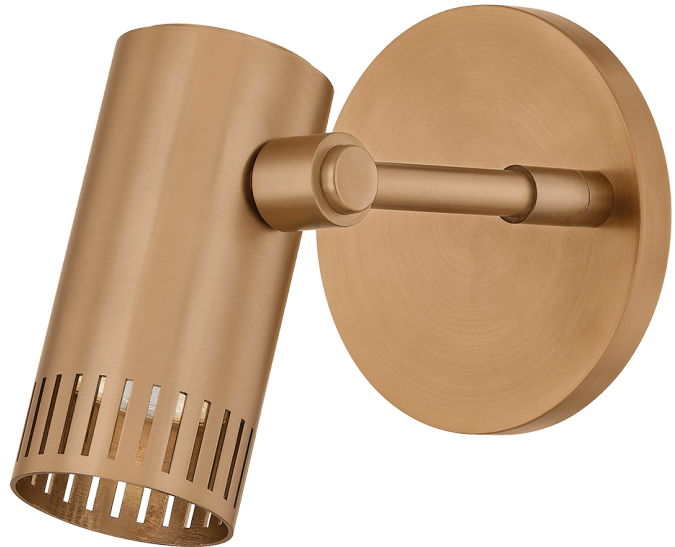

ARROW

B1306-PBR

An elevated basic inspired by retro-futurism, Arrow harkens to the days of craftsmanship-led design. This function-forward sconce features an adjustable head to allow complete control over the direction of light. Available in either a Patina Brass or Vintage Pewter finish, the nostalgic appeal of this simple spotlight endures.

FINISHES

PATINA BRASS (PBR)
Vintage Pewter (Vintage Pewter)

DIMENSIONS

Height: 6"
Width/Diameter: 4.75"
Length: "
Minimum Height: "
Maximum Height: "
Canopy/Backplate: 4.75"
Hanging Type:
Product Weight: 1.65lb

GLASS

Attachment:
Glass 1:
Glass 2:

LAMPING

Bulb 1
Bulb Included: No
Socket: GU10
Bulb: MR16 • 1 • 9 Watt Max
Voltage: 120
UL Rating: ETL Damp
Gem Box: Not Required

SHIPPING

Carton 1: 22" x 21" x 19"
Carton 1 Weight: 3lb
Shipping Method: Ground