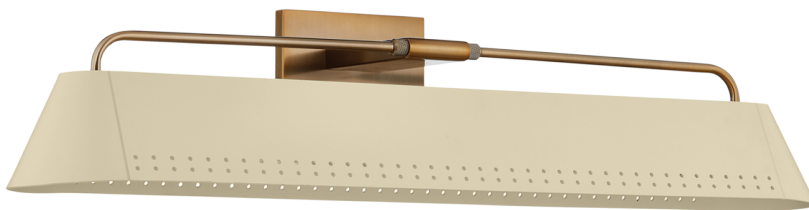

ROWAN

B1206-PBR/SSD

In a tapered racetrack shape, Rowan provides a sleek option for lighting a wall or picture. Small perforations along the shade enable an increased wash of light while also adding a decorative accent to the Soft Sand shade. Rowan is available in two sizes with a Patina Brass finish.

FINISHES

PATINA BRASS AND SOFT SAND (PBR/SSD)

DIMENSIONS

Height: 5.5"

Width/Diameter: 25"

Length: "

Minimum Height: "

Maximum Height: "

Canopy/Backplate: 4.75"

Hanging Type:

Product Weight: 5.291lb

GLASS

Attachment:

Glass 1: Metal

Glass 2:

LAMPING