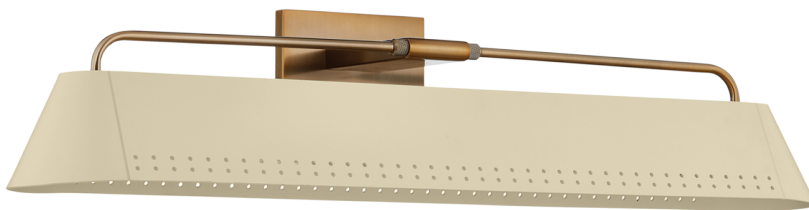

# ROWAN

B1206-PBR/SSD

In a tapered racetrack shape, Rowan provides a sleek option for lighting a wall or picture. Small perforations along the shade enable an increased wash of light while also adding a decorative accent to the Soft Sand shade. Rowan is available in two sizes with a Patina Brass finish.

## FINISHES

PATINA BRASS AND SOFT SAND (PBR/SSD)

## DIMENSIONS

Height: 5.5"

Width/Diameter: 25"

Length: "

Minimum Height: "

Maximum Height: "

Canopy/Backplate: 4.75"

Hanging Type:

## GLASS

Attachment:

Glass 1: Metal

Glass 2: