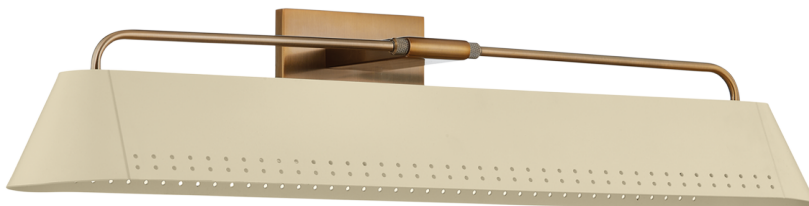

ROWAN

B1206-PBR/SSD

In a tapered racetrack shape, Rowan provides a sleek option for lighting a wall or picture. Small perforations along the shade enable an increased wash of light while also adding a decorative accent to the Soft Sand shade. Rowan is available in two sizes with a Patina Brass finish.

FINISHES

PATINA BRASS AND SOFT SAND (PBR/SSD)

DIMENSIONS

Height: 5.5"

Width/Diameter: 25"

Length: "

Minimum Height: "

Maximum Height: "

Canopy/Backplate: 4.75"

Hanging Type:

Product Weight: 5.291lb

GLASS

Attachment:

Glass 1: Metal

Glass 2:

LAMPING

Bulb 1

Bulb Included: No

Socket: E26 Medium Base

Bulb: T10-9 • 2 • 15 Watt Max

SHIPPING

Carton 1: 29" x 11" x 11"

Carton 1 Weight: 7lb

Shipping Method: Ground