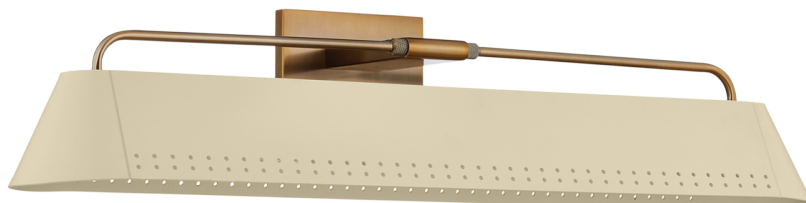

ROWAN

B1206-PBR/SSD

In a tapered race-track shape, Rowan provides a sleek option for lighting a wall or picture. Small perforations along the shade enable an increased wash of light while also adding a decorative accent to the Soft Sand shade. Rowan is available in two sizes with a Patina Brass finish.

FINISHES

PATINA BRASS AND SOFT SAND (PBR/SSD)

Coastal Suitable Finish (EPM): No

DIMENSIONS

Height: 5.5"

Width/Diameter: 25"

Canopy/Backplate: 4.75"

Product Weight: 5.291lb

Extension: 7.25"

Top to Center: 2.25"

Canopy/Backplate Shape: Square

Sloped Ceiling Compatible: No

Living Finish: No

Uplight Only: No

Shade

Shade 1: Metal

Shade 1 Finish: Soft Sand

Shade 1 Top Length: 22.25"

Shade 1 Top Width: 1.75"

Shade 1 Bottom L/W: 25" / 4"

Shade 1 Height: 3"

ELECTRICAL

Bulb 1

Bulb Included: No